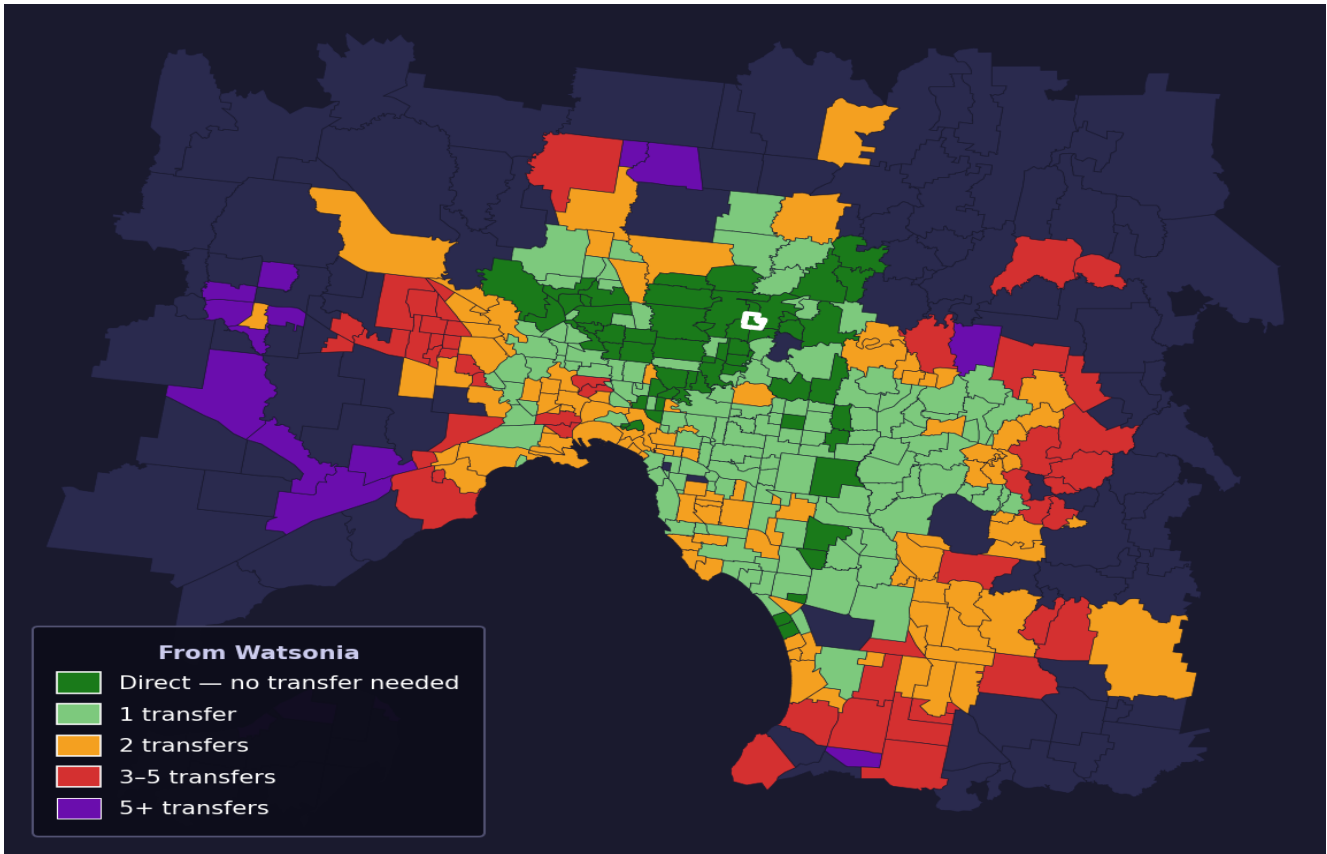

Watsonia

Rank #33 of 450 suburbs

Composite 73 _{/100}	Journey Quality 76 _{/100}	Cost Efficiency 52 _{/100}	Connectivity 87 _{/100}
---	---	---	--

Direct (0 transfers)	58 of 450
1 transfer	144 of 450
2 transfers	103 of 450
3-5 transfers	50 of 450
5+ transfers	94 of 450

Destination	Time	Single Trip	Weekly
Melbourne CBD	46 min	\$3.76	\$37.60/wk
Frankston	115 min	\$7.55	\$57.00/wk
Melbourne Airport	113 min	\$6.10	
Box Hill	75 min	\$5.79	\$57.00/wk
Dandenong	112 min	\$7.86	\$57.00/wk