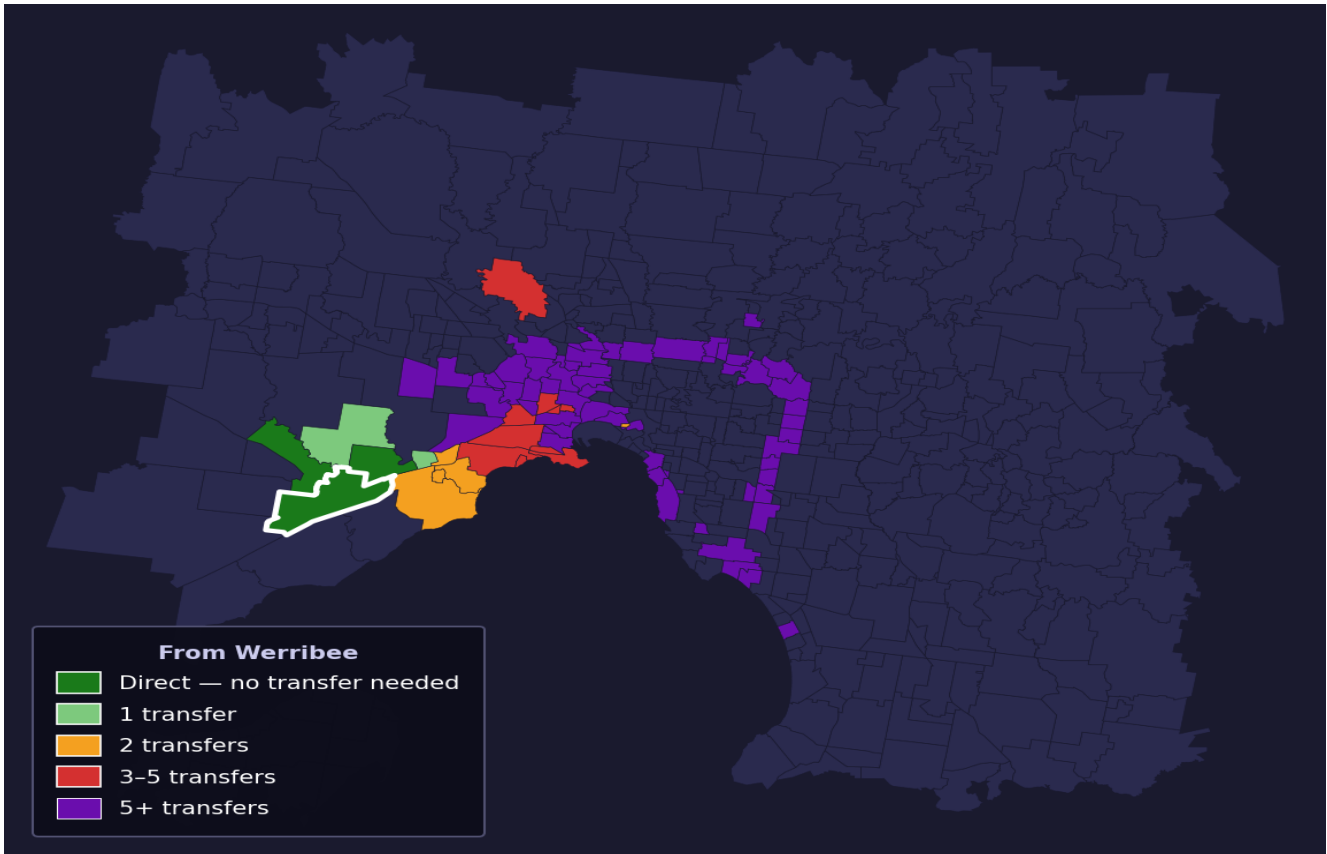

# Werribee

Rank #421 of 450 suburbs

<b>Composite</b> <b>42</b> <sub>/100</sub>	<b>Journey Quality</b> <b>59</b> <sub>/100</sub>	<b>Cost Efficiency</b> <b>63</b> <sub>/100</sub>	<b>Connectivity</b> <b>1</b> <sub>/100</sub>
---	---	---	---

Direct (0 transfers)	2 of 450
1 transfer	2 of 450
2 transfers	5 of 450
3-5 transfers	10 of 450
5+ transfers	430 of 450

Destination	Time	Single Trip	Weekly
Melbourne CBD	69 min	\$4.39	<b>\$43.87/wk</b>
Frankston	139 min	\$8.42	<b>\$57.00/wk</b>
Melbourne Airport	104 min	\$6.27	
Box Hill	104 min	\$5.24	<b>\$47.97/wk</b>
Dandenong	133 min	\$8.42	<b>\$57.00/wk</b>