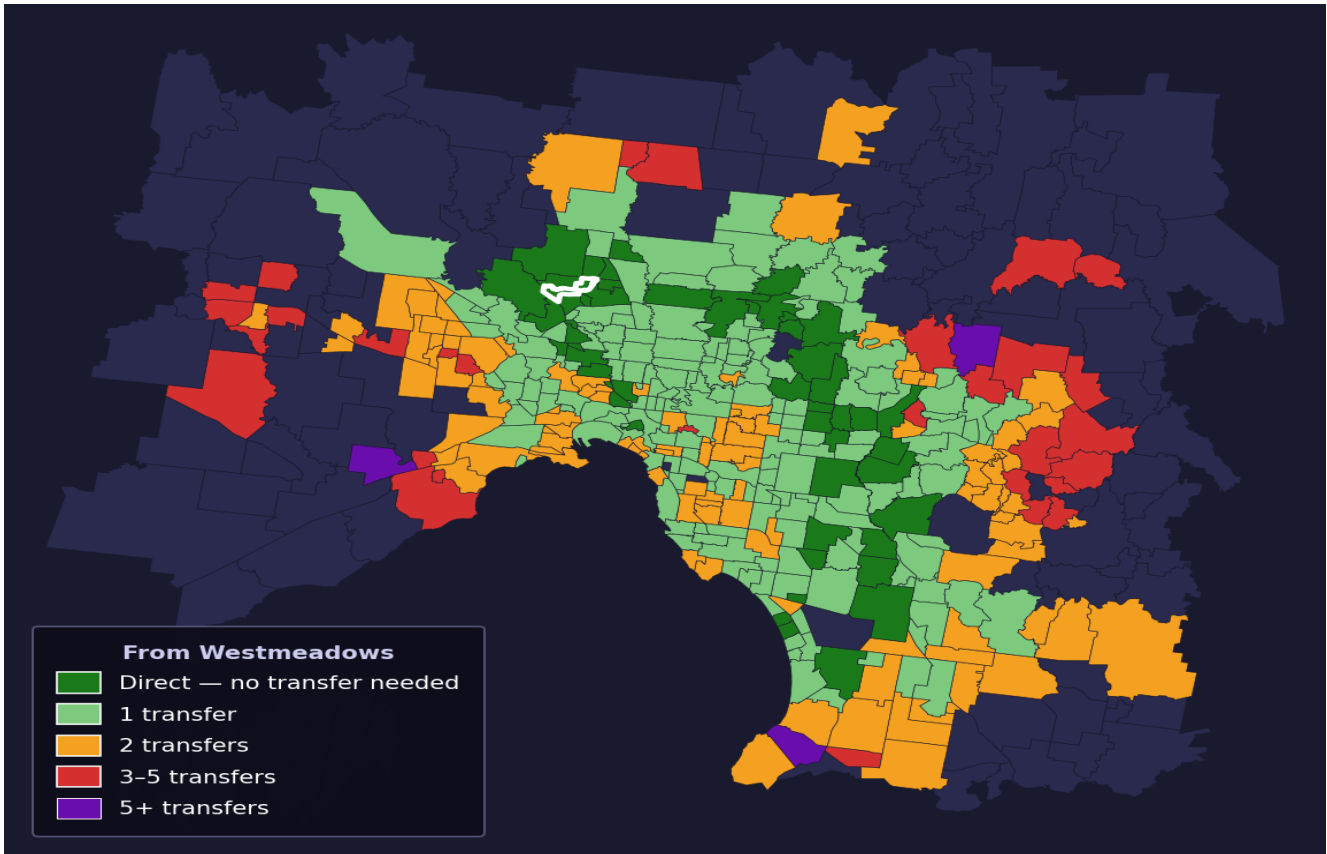

Westmeadows

Rank #168 of 450 suburbs

Composite 67 / ₁₀₀	Journey Quality 53 / ₁₀₀	Cost Efficiency 64 / ₁₀₀	Connectivity 91 / ₁₀₀
--	--	--	---

Direct (0 transfers)	51 of 450
1 transfer	178 of 450
2 transfers	105 of 450
3-5 transfers	30 of 450
5+ transfers	85 of 450

Destination	Time	Single Trip	Weekly
Melbourne CBD	76 min	\$4.70	\$46.96/wk
Frankston	169 min	\$8.31	\$57.00/wk
Melbourne Airport	57 min	\$3.33	
Box Hill	124 min	\$6.57	\$54.88/wk
Dandenong	141 min	\$6.63	\$57.00/wk