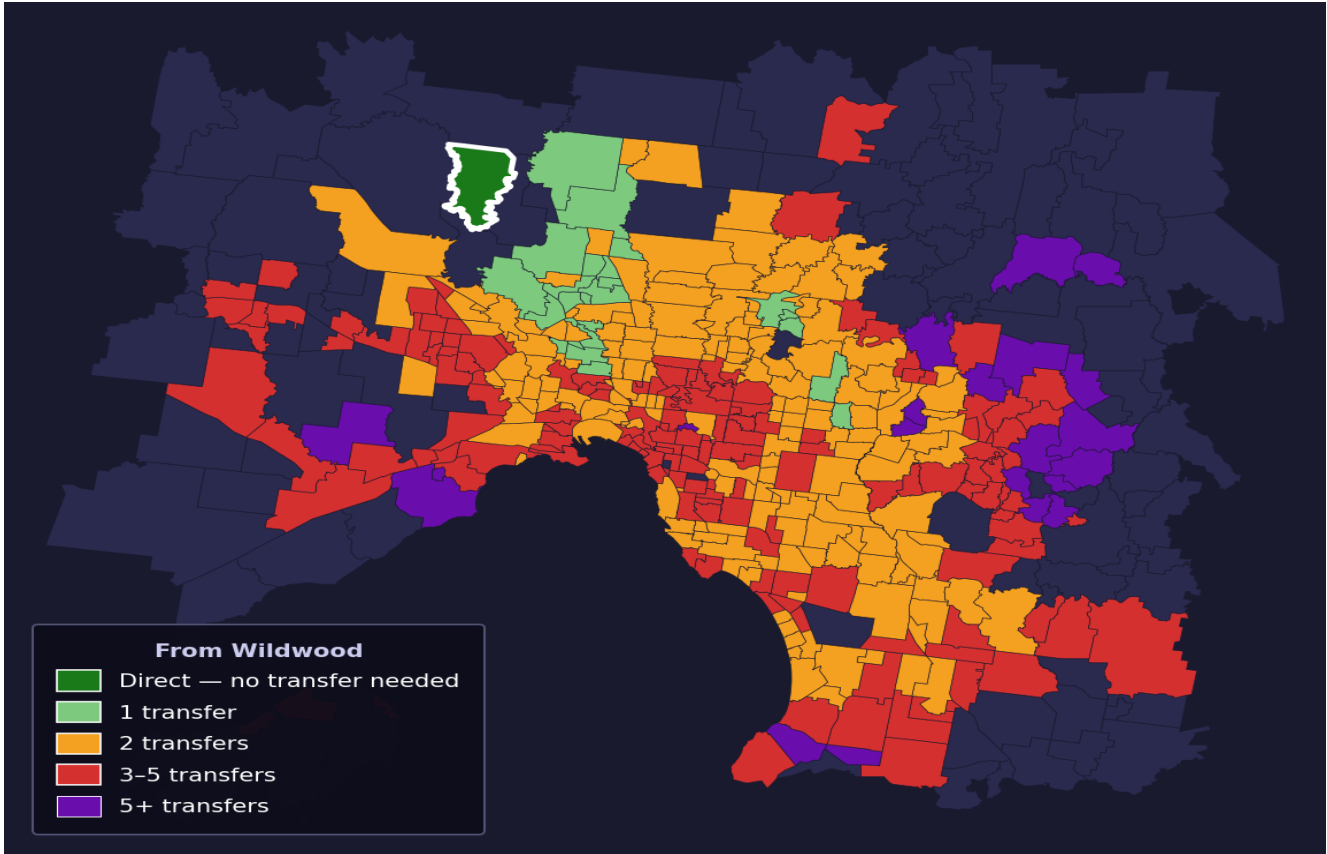

Wildwood

Rank #300 of 450 suburbs

Composite 56 /100	Journey Quality 45 /100	Cost Efficiency 66 /100	Connectivity 62 /100
------------------------------------	--	--	---------------------------------------

Direct (0 transfers)	0 of 450
1 transfer	25 of 450
2 transfers	171 of 450
3-5 transfers	157 of 450
5+ transfers	96 of 450

Destination	Time	Single Trip	Weekly
Melbourne CBD	87 min	\$5.31	\$50.68/wk
Frankston	161 min	\$9.15	\$57.00/wk
Melbourne Airport	95 min	\$5.59	
Box Hill	136 min	\$7.70	\$57.00/wk
Dandenong	137 min	\$7.98	\$57.00/wk