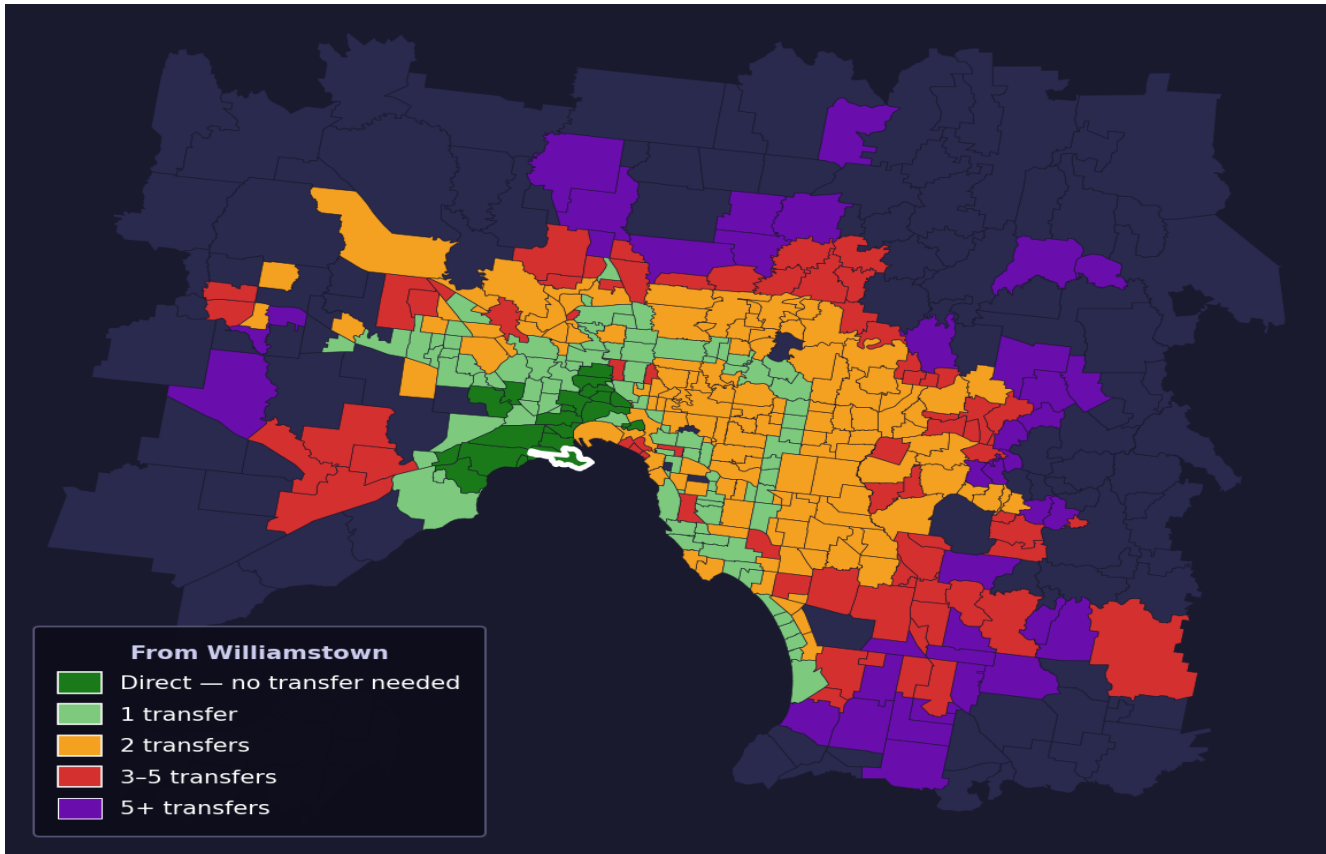

Williamstown

Rank #172 of 450 suburbs

Composite 67 _{/100}	Journey Quality 74 _{/100}	Cost Efficiency 52 _{/100}	Connectivity 71 _{/100}
---	---	---	--

Direct (0 transfers)	22 of 450
1 transfer	94 of 450
2 transfers	134 of 450
3-5 transfers	69 of 450
5+ transfers	130 of 450

Destination	Time	Single Trip	Weekly
Melbourne CBD	49 min	\$4.06	\$40.60/wk
Frankston	118 min	\$7.85	\$57.00/wk
Melbourne Airport	92 min	\$6.09	
Box Hill	108 min	\$6.40	\$57.00/wk
Dandenong	111 min	\$8.16	\$57.00/wk