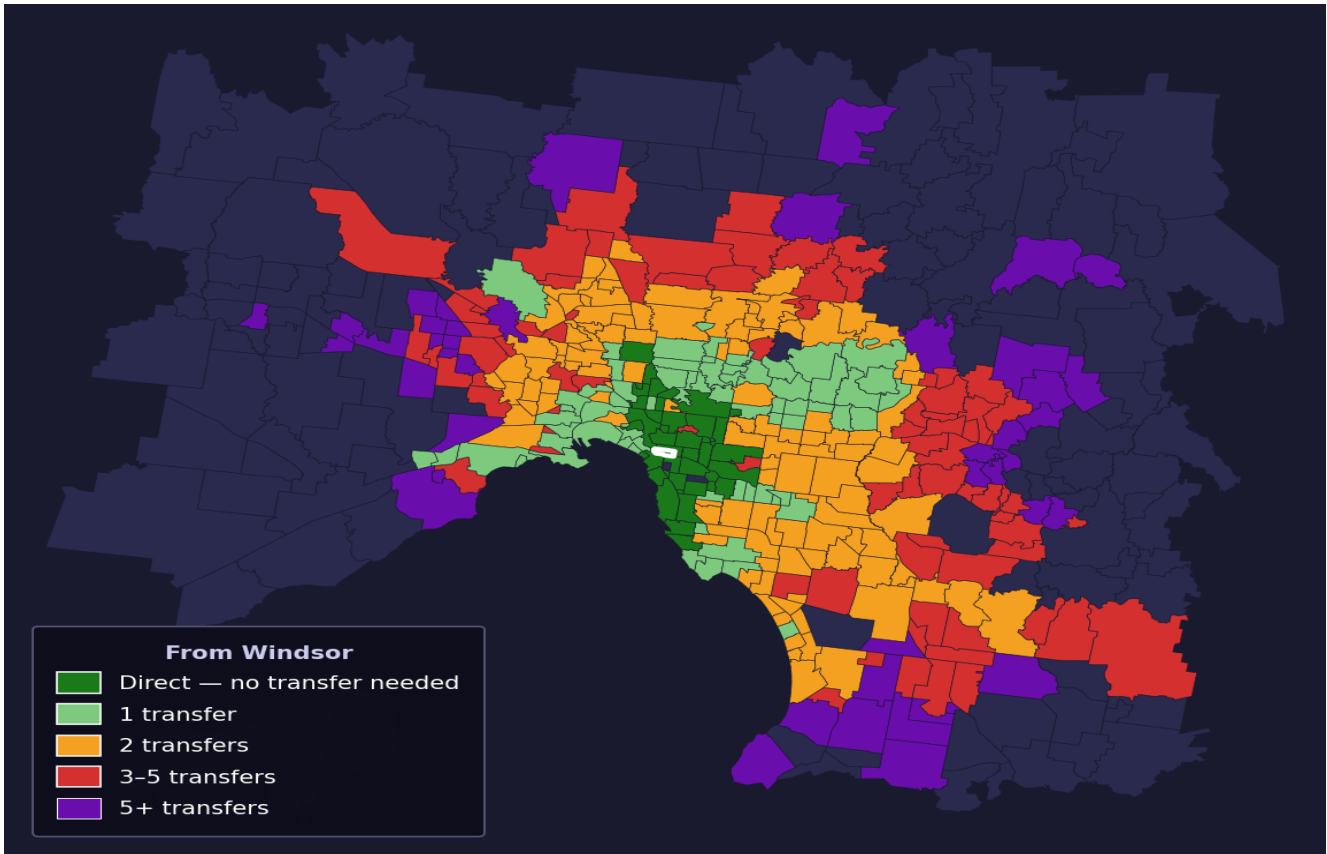

# Windsor

Rank #138 of 450 suburbs

<b>Composite</b> <b>69</b> /100	<b>Journey Quality</b> <b>90</b> /100	<b>Cost Efficiency</b> <b>33</b> /100	<b>Connectivity</b> <b>68</b> /100
------------------------------------	--	--	---------------------------------------

Direct (0 transfers)	41 of 450
1 transfer	66 of 450
2 transfers	116 of 450
3-5 transfers	81 of 450
5+ transfers	145 of 450

Destination	Time	Single Trip	Weekly
Melbourne CBD	27 min	\$3.14	\$31.40/wk
Frankston	89 min	\$7.09	\$57.00/wk
Melbourne Airport	97 min	\$6.06	
Box Hill	47 min	\$4.79	\$47.90/wk
Dandenong	91 min	\$5.91	\$57.00/wk