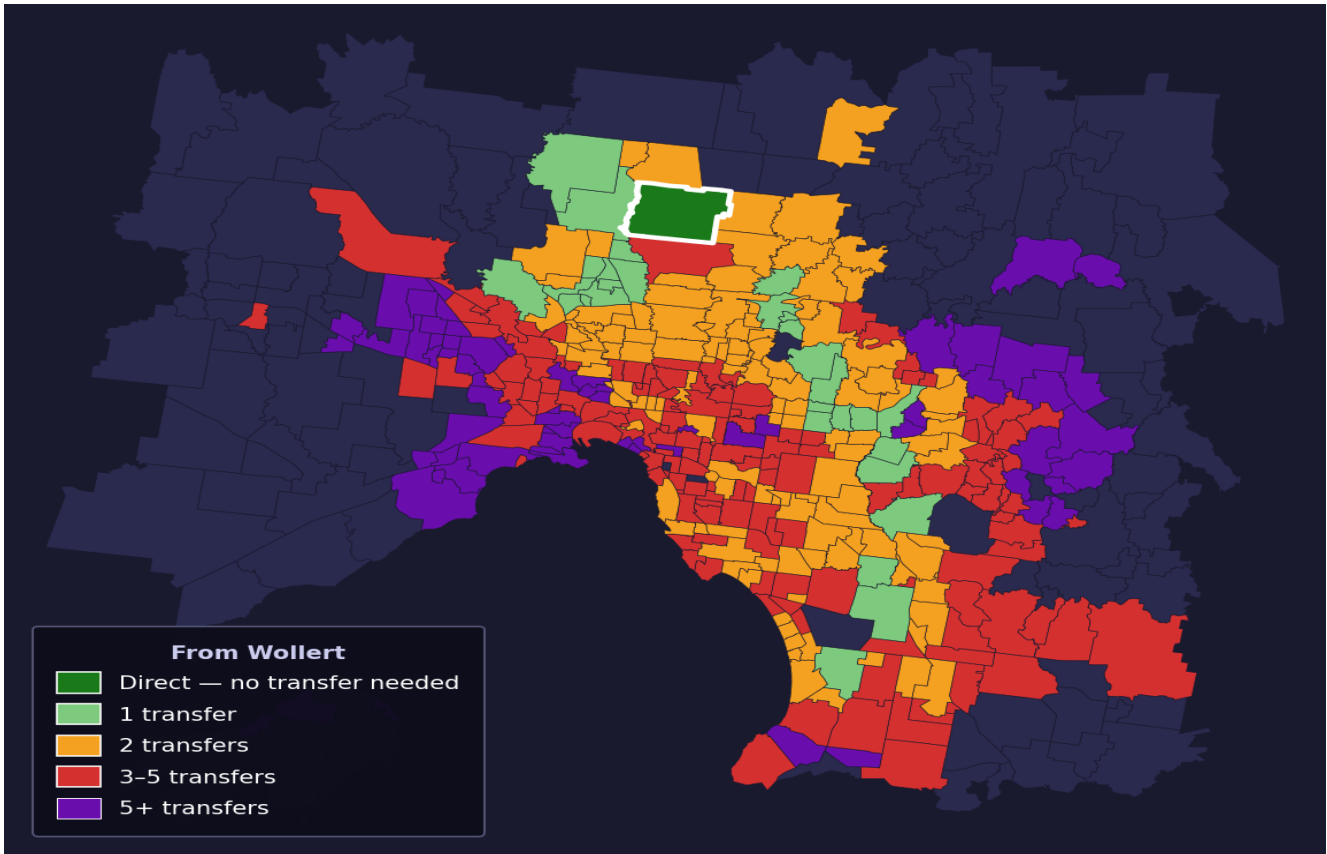

Wollert

Rank #289 of 450 suburbs

Composite 57 _{/100}	Journey Quality 49 _{/100}	Cost Efficiency 74 _{/100}	Connectivity 54 _{/100}
---	---	---	--

Direct (0 transfers)	0 of 450
1 transfer	29 of 450
2 transfers	123 of 450
3-5 transfers	147 of 450
5+ transfers	150 of 450

Destination	Time	Single Trip	Weekly
Melbourne CBD	82 min	\$3.68	\$35.94/wk
Frankston	160 min	\$7.36	\$52.21/wk
Melbourne Airport	88 min	\$5.28	
Box Hill	126 min	\$5.66	\$44.31/wk
Dandenong	134 min	\$4.84	\$43.22/wk