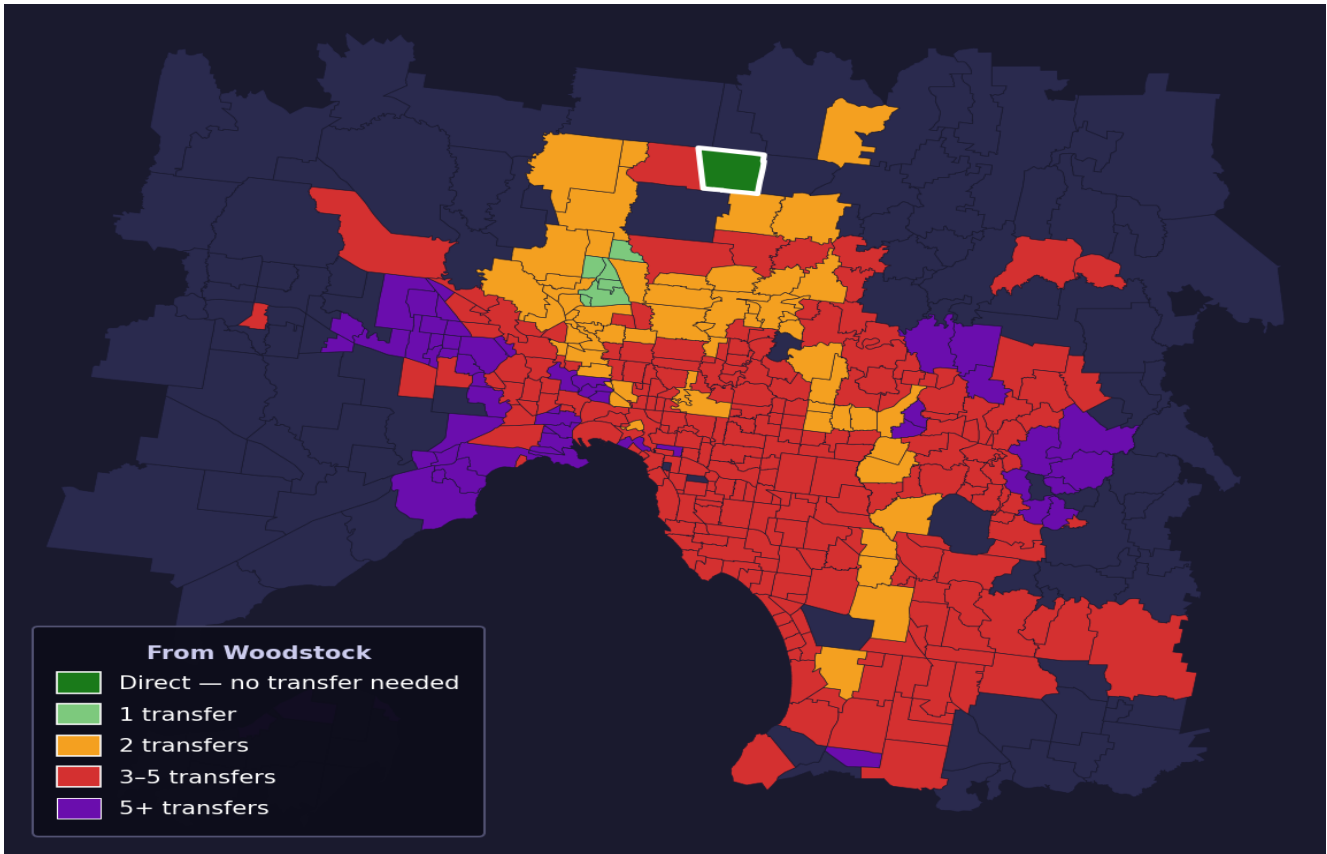

Woodstock

Rank #316 of 450 suburbs

Composite 54 _{/100}	Journey Quality 45 _{/100}	Cost Efficiency 79 _{/100}	Connectivity 47 _{/100}
---	---	---	--

Direct (0 transfers)	0 of 450
1 transfer	6 of 450
2 transfers	61 of 450
3-5 transfers	241 of 450
5+ transfers	141 of 450

Destination	Time	Single Trip	Weekly
Melbourne CBD	87 min	\$3.24	\$31.39/wk
Frankston	168 min	\$6.63	\$49.40/wk
Melbourne Airport	99 min	\$5.41	
Box Hill	113 min	\$4.67	\$39.52/wk
Dandenong	139 min	\$4.35	\$38.17/wk