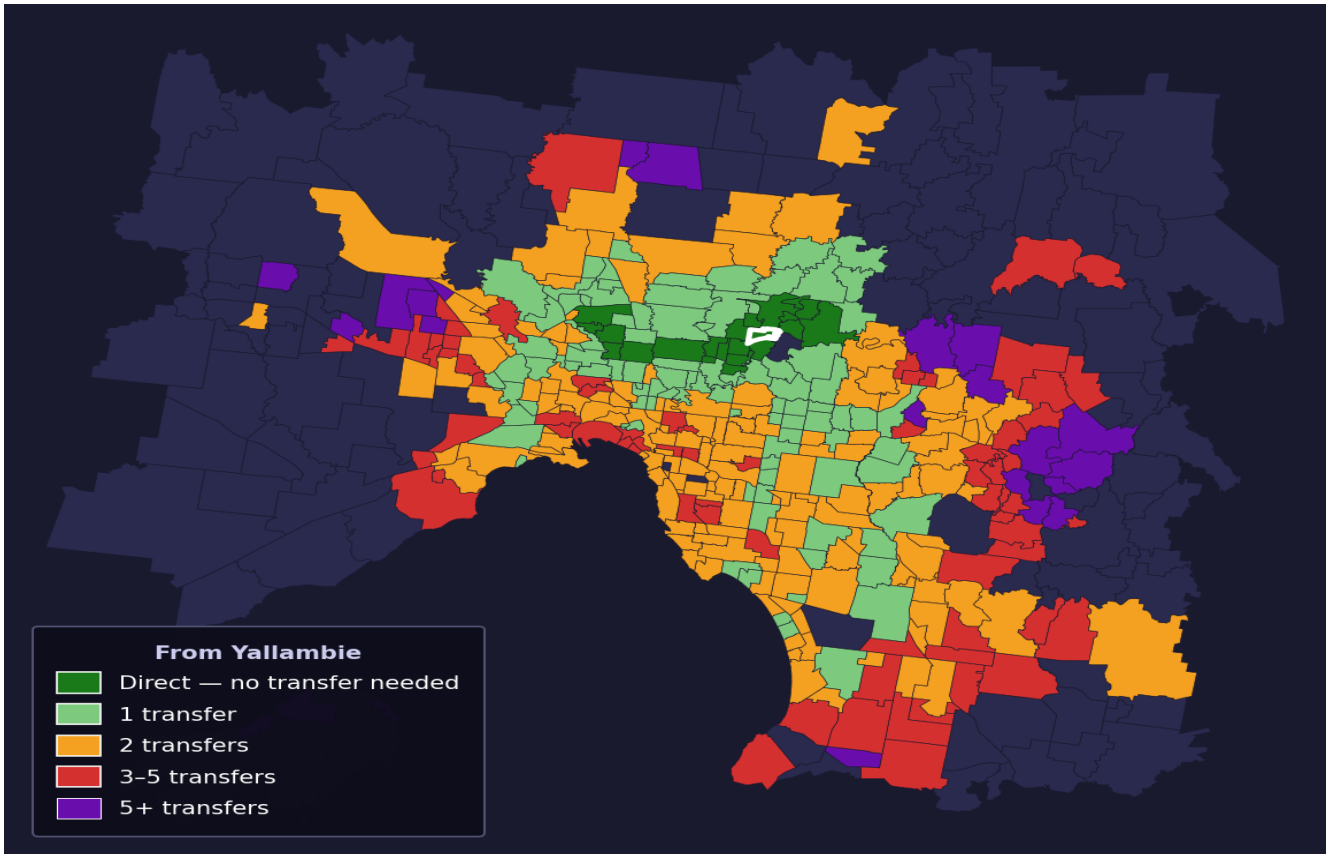

Yallambie

Rank #167 of 450 suburbs

Composite 67 _{/100}	Journey Quality 65 _{/100}	Cost Efficiency 64 _{/100}	Connectivity 74 _{/100}
---	---	---	--

Direct (0 transfers)	21 of 450
1 transfer	97 of 450
2 transfers	150 of 450
3-5 transfers	72 of 450
5+ transfers	109 of 450

Destination	Time	Single Trip	Weekly
Melbourne CBD	61 min	\$3.76	\$37.60/wk
Frankston	130 min	\$7.55	\$57.00/wk
Melbourne Airport	128 min	\$6.10	
Box Hill	90 min	\$5.79	\$57.00/wk
Dandenong	126 min	\$7.86	\$57.00/wk