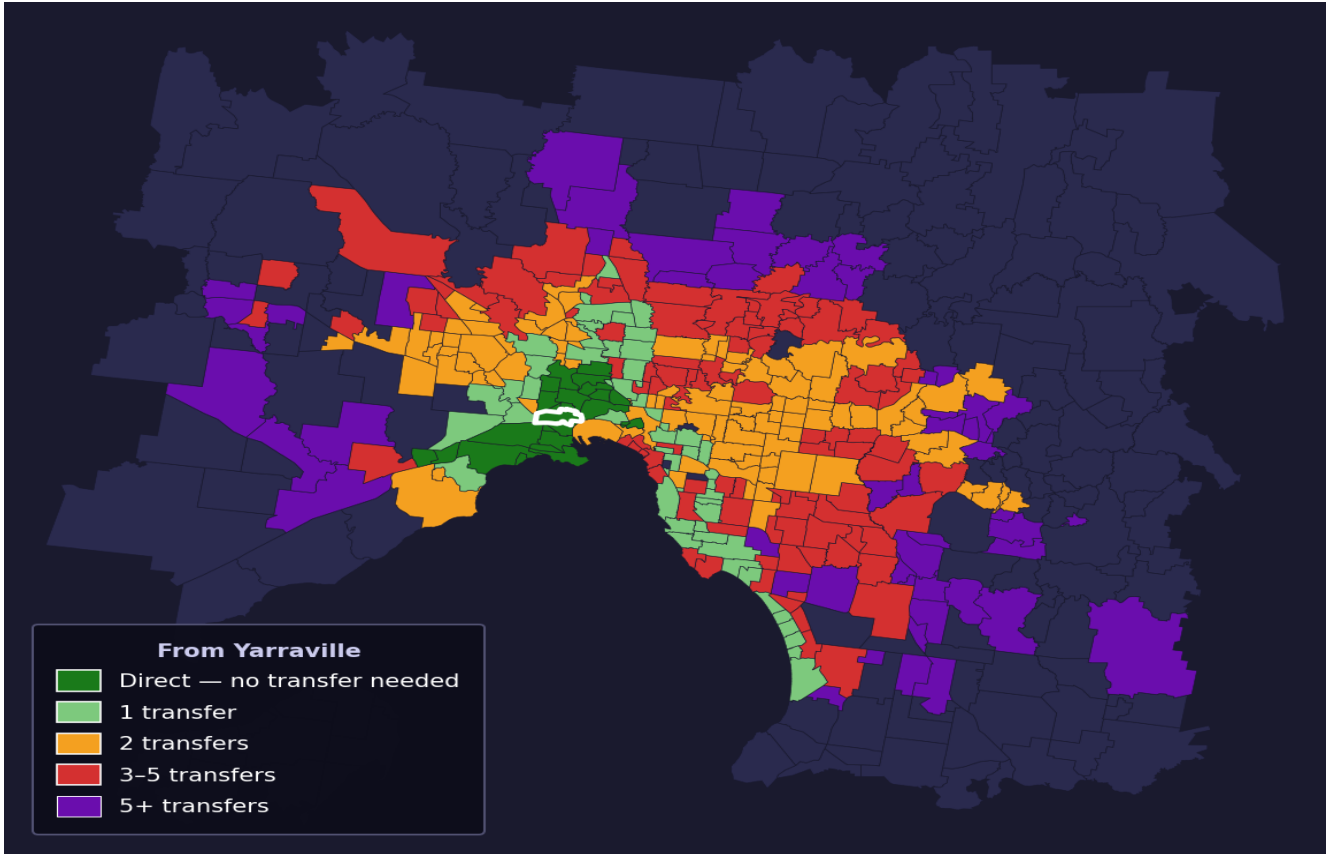

Yarraville

Rank #169 of 450 suburbs

Composite 67 / ₁₀₀	Journey Quality 83 / ₁₀₀	Cost Efficiency 52 / ₁₀₀	Connectivity 57 / ₁₀₀
--	--	--	---

Direct (0 transfers)	24 of 450
1 transfer	54 of 450
2 transfers	95 of 450
3-5 transfers	103 of 450
5+ transfers	173 of 450

Destination	Time	Single Trip	Weekly
Melbourne CBD	37 min	\$3.03	\$30.30/wk
Frankston	105 min	\$6.82	\$57.00/wk
Melbourne Airport	79 min	\$5.06	
Box Hill	95 min	\$5.37	\$53.70/wk
Dandenong	102 min	\$7.13	\$57.00/wk