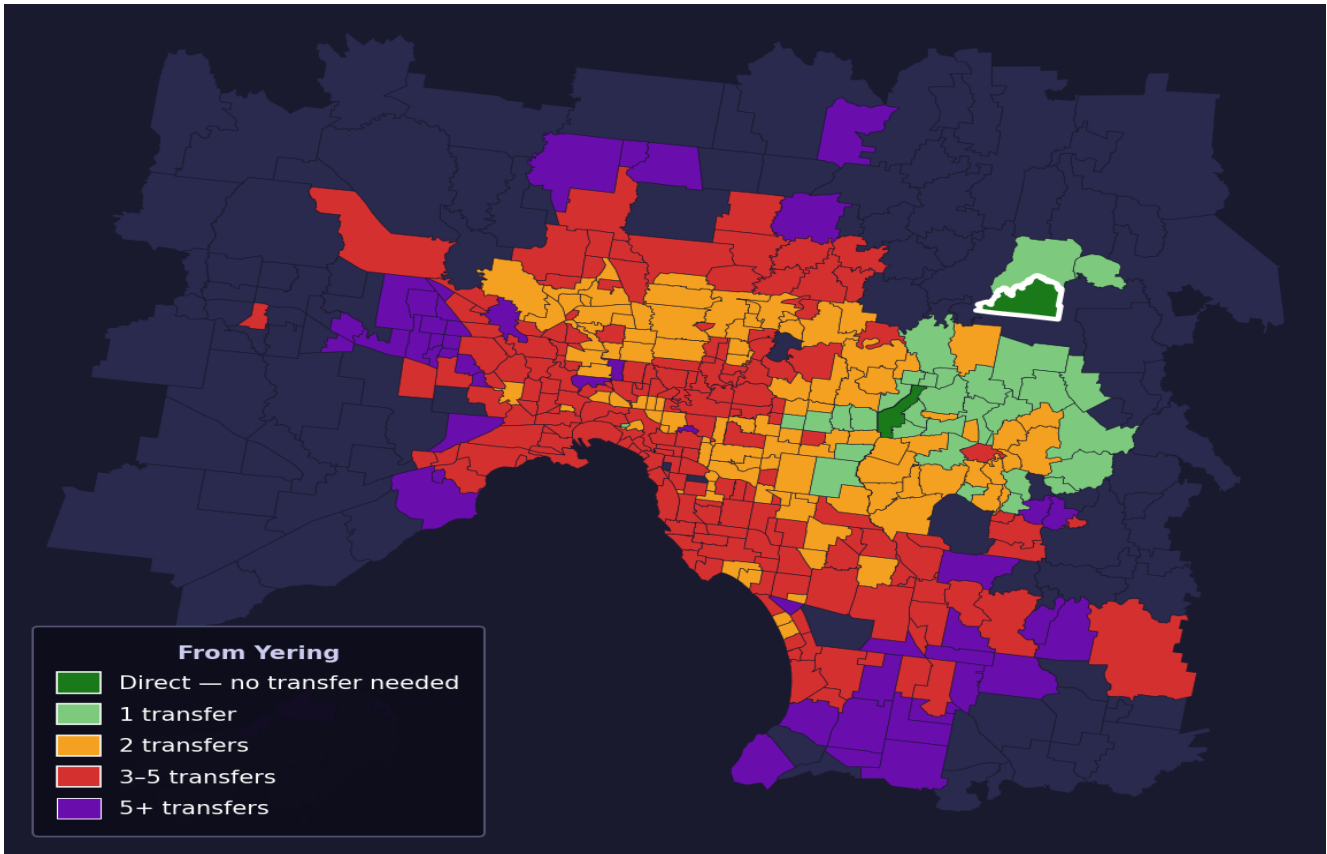

Yering

Rank #382 of 450 suburbs

Composite 48 _{/100}	Journey Quality 30 _{/100}	Cost Efficiency 70 _{/100}	Connectivity 54 _{/100}
---	---	---	--

Transfers	Count
Direct (0 transfers)	1 of 450
1 transfer	31 of 450
2 transfers	102 of 450
3-5 transfers	178 of 450
5+ transfers	137 of 450

Destination	Time	Single Trip	Weekly
Melbourne CBD	107 min	\$6.49	\$55.52/wk
Frankston	145 min	\$6.53	\$54.40/wk
Melbourne Airport	164 min	\$8.57	
Box Hill	66 min	\$5.05	\$48.88/wk
Dandenong	111 min	\$5.81	\$54.24/wk