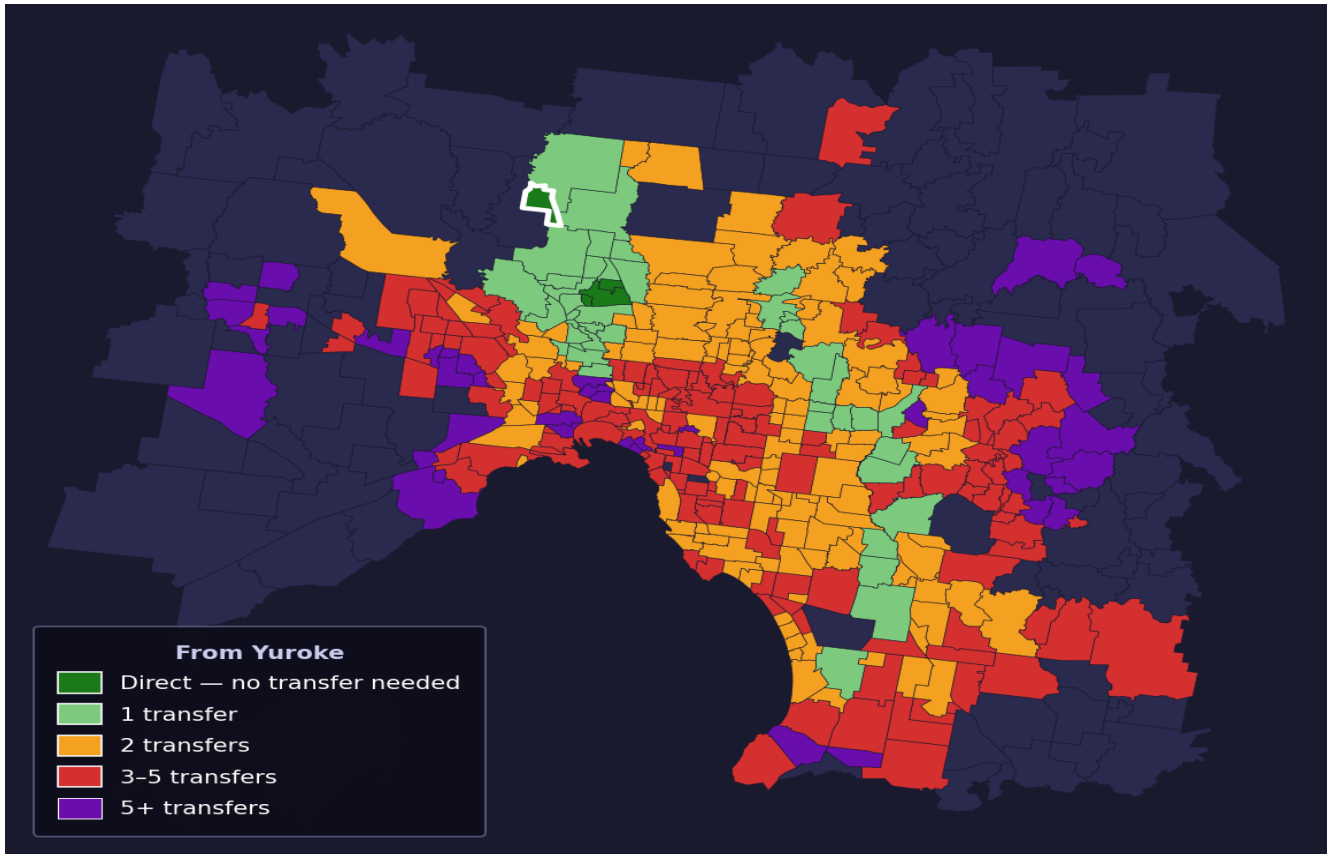

# Yuroke

Rank #301 of 450 suburbs

<b>Composite</b> <b>56</b> /100	<b>Journey Quality</b> <b>48</b> /100	<b>Cost Efficiency</b> <b>65</b> /100	<b>Connectivity</b> <b>60</b> /100
------------------------------------	--	--	---------------------------------------

Direct (0 transfers)	3 of 450
1 transfer	42 of 450
2 transfers	131 of 450
3-5 transfers	149 of 450
5+ transfers	124 of 450

Destination	Time	Single Trip	Weekly
Melbourne CBD	84 min	\$5.21	\$50.69/wk
Frankston	159 min	\$8.92	\$57.00/wk
Melbourne Airport	91 min	\$5.60	
Box Hill	144 min	\$8.07	\$56.72/wk
Dandenong	133 min	\$7.19	\$57.00/wk