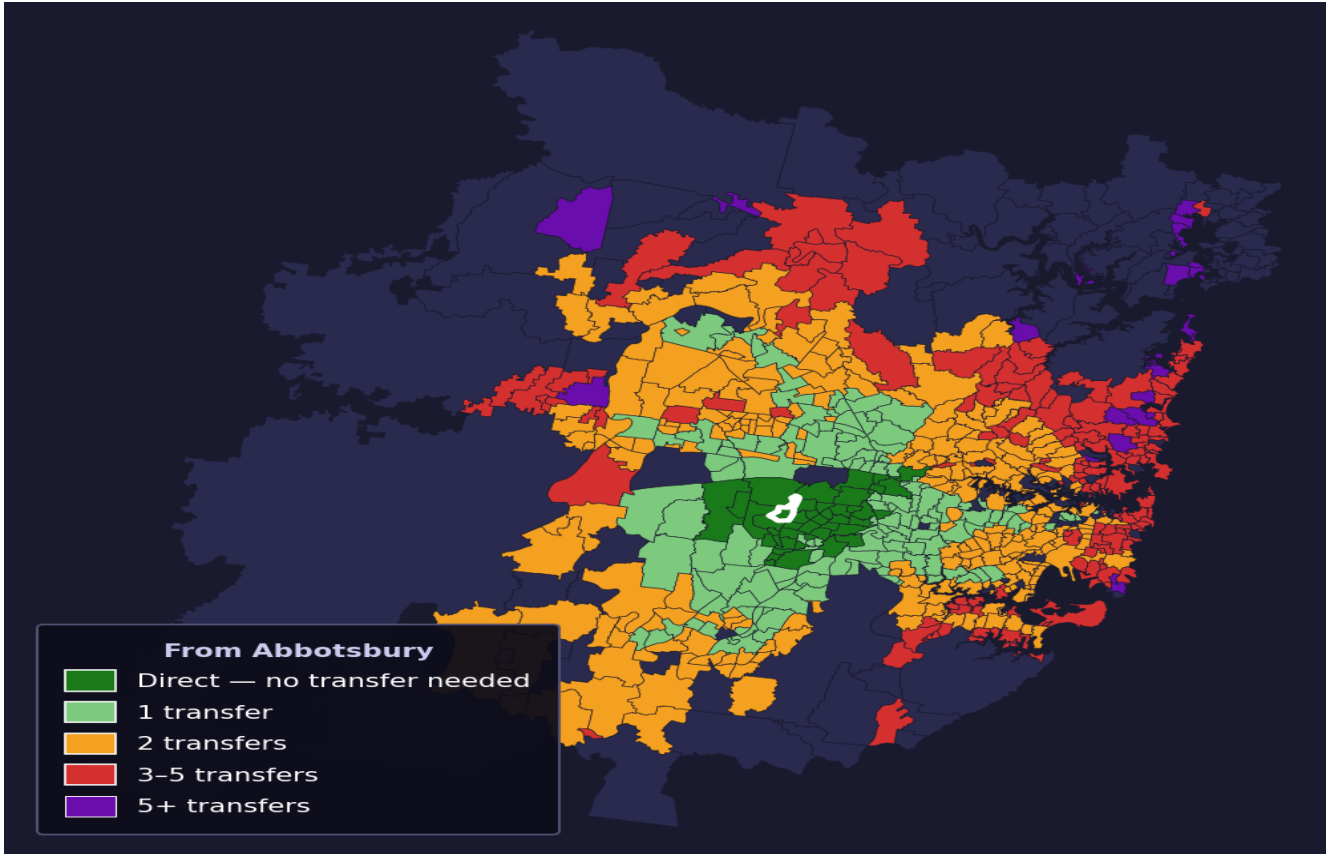

Abbotsbury

Rank #622 of 781 suburbs

Composite 51 /100	Journey Quality 16 /100	Cost Efficiency 98 /100	Connectivity 65 /100
------------------------------------	--	--	---------------------------------------

Direct (0 transfers)	44 of 781
1 transfer	142 of 781
2 transfers	279 of 781
3-5 transfers	163 of 781
5+ transfers	152 of 781

Destination	Time	Single Trip	Weekly
Sydney CBD	161 min	\$9.37	\$50.00/wk
Parramatta	79 min	\$5.00	\$48.68/wk
Sydney Airport	183 min	\$8.48	
Macquarie Park	126 min	\$7.03	\$50.00/wk
Olympic Park	140 min	\$7.13	\$50.00/wk