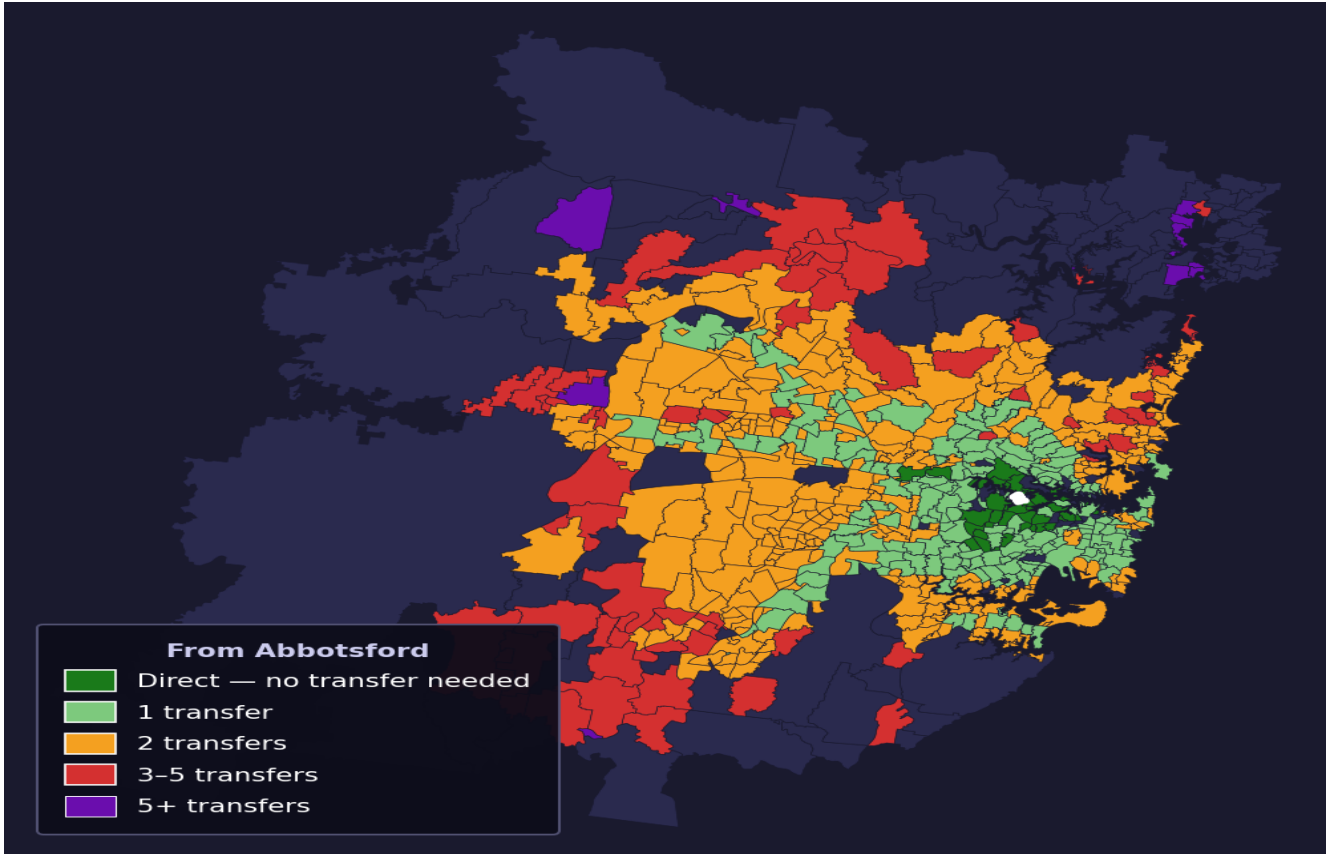

# Abbotsford

Rank #134 of 781 suburbs

<b>Composite</b> <b>74</b> <sub>/100</sub>	<b>Journey Quality</b> <b>88</b> <sub>/100</sub>	<b>Cost Efficiency</b> <b>50</b> <sub>/100</sub>	<b>Connectivity</b> <b>72</b> <sub>/100</sub>
---	---	---	--

<b>Direct (0 transfers)</b>	<b>42 of 781</b>
<b>1 transfer</b>	<b>206 of 781</b>
<b>2 transfers</b>	<b>326 of 781</b>
<b>3-5 transfers</b>	<b>73 of 781</b>
<b>5+ transfers</b>	<b>133 of 781</b>

Destination	Time	Single Trip	Weekly
Sydney CBD	28 min	\$4.03	<b>\$40.30/wk</b>
Parramatta	108 min	\$8.47	<b>\$50.00/wk</b>
Sydney Airport	145 min	\$7.39	
Macquarie Park	68 min	\$5.79	<b>\$50.00/wk</b>
Olympic Park	91 min	\$6.21	<b>\$50.00/wk</b>