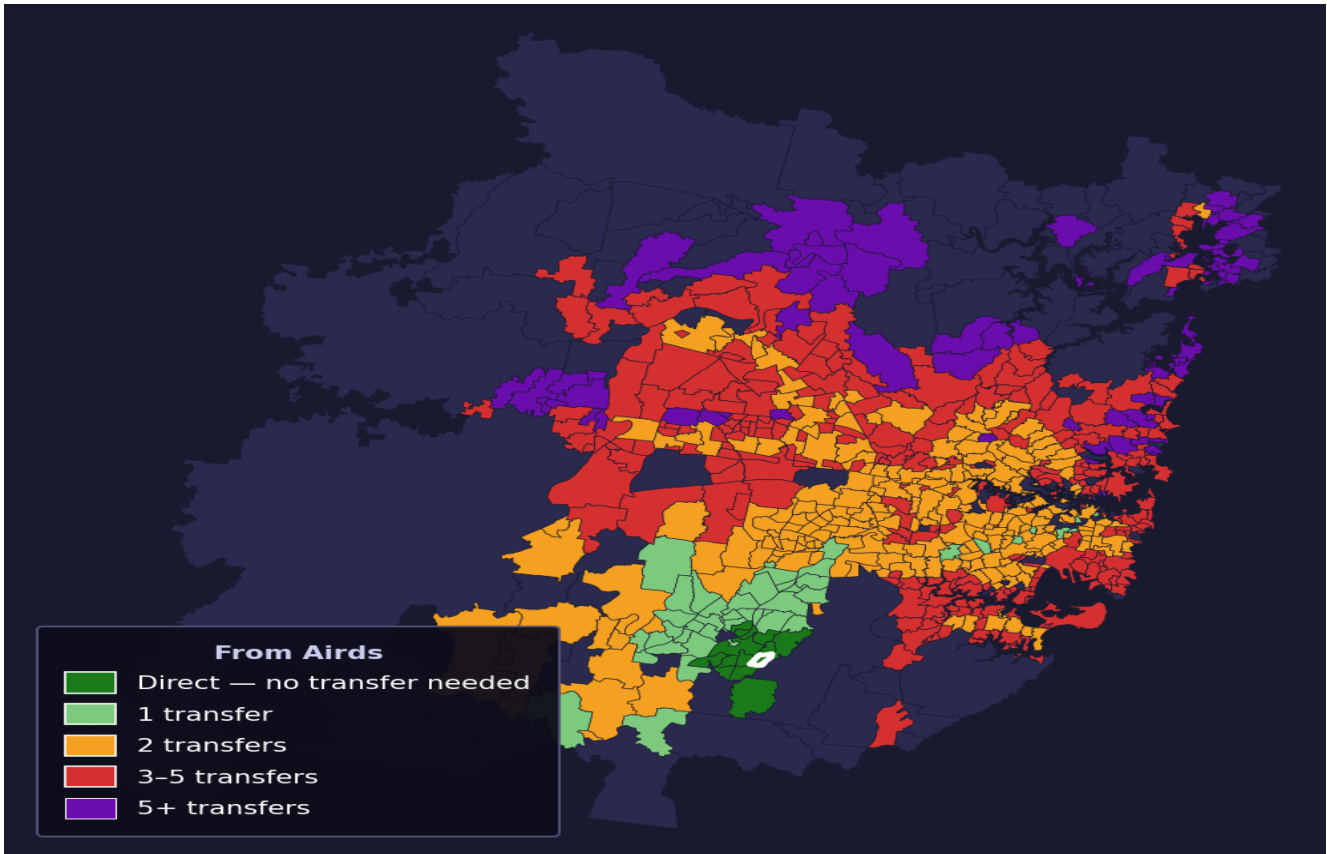

Airds

Rank #572 of 781 suburbs

Composite 54 _{/100}	Journey Quality 31 _{/100}	Cost Efficiency 96 _{/100}	Connectivity 52 _{/100}
---	---	---	--

Direct (0 transfers)	14 of 781
1 transfer	45 of 781
2 transfers	246 of 781
3-5 transfers	292 of 781
5+ transfers	183 of 781

Destination	Time	Single Trip	Weekly
Sydney CBD	133 min	\$4.89	\$47.80/wk
Parramatta	153 min	\$8.95	\$50.00/wk
Sydney Airport	185 min	\$6.92	
Macquarie Park	199 min	\$10.98	\$50.00/wk
Olympic Park	128 min	\$6.93	\$50.00/wk