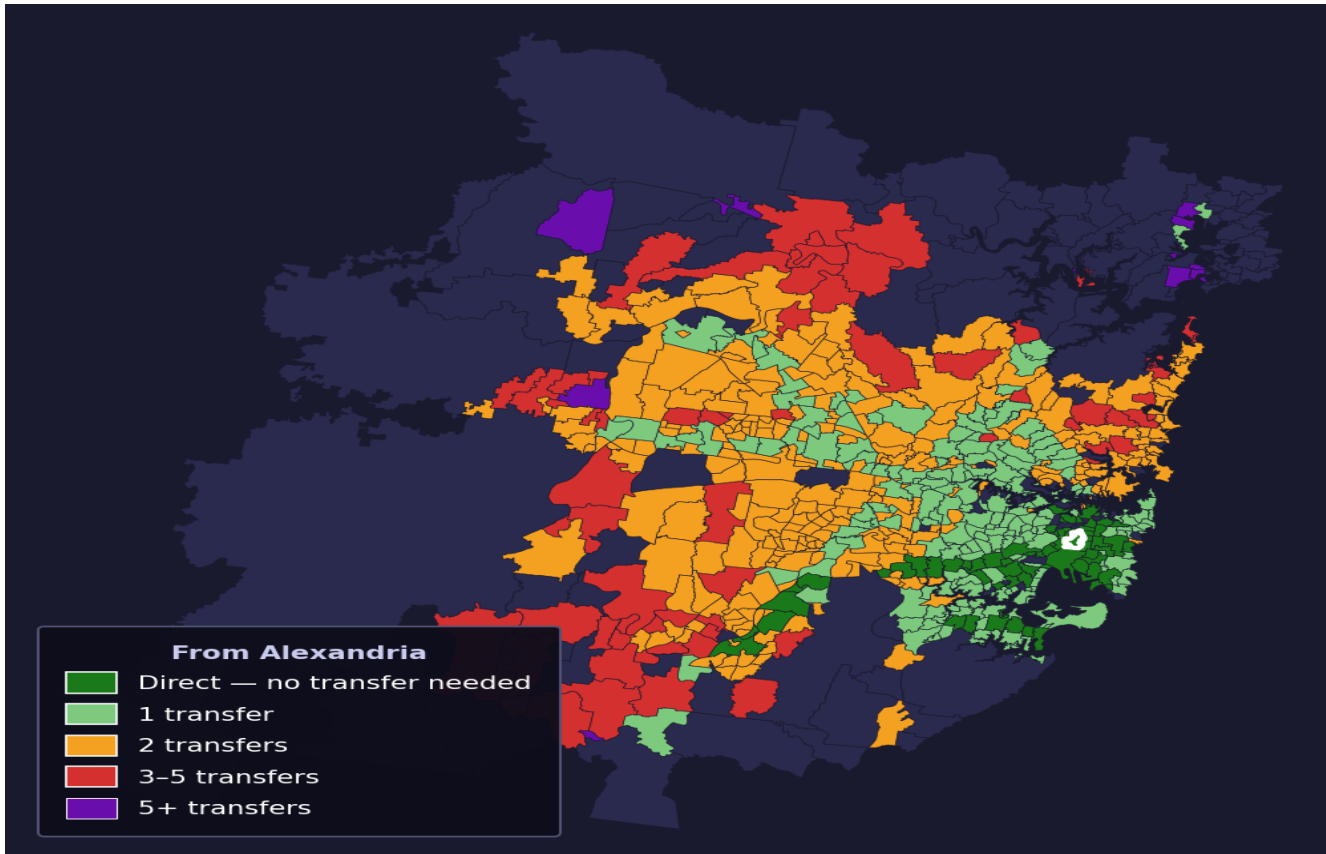

Alexandria

Rank #32 of 781 suburbs

| | | | |
|---|---|---|--|
| Composite 78 _{/100} | Journey Quality 82 _{/100} | Cost Efficiency 75 _{/100} | Connectivity 74 _{/100} |
|---|---|---|--|

| | |
|-----------------------------|-------------------|
| Direct (0 transfers) | 69 of 781 |
| 1 transfer | 220 of 781 |
| 2 transfers | 286 of 781 |
| 3-5 transfers | 70 of 781 |
| 5+ transfers | 135 of 781 |

| Destination | Time | Single Trip | Weekly |
|----------------|---------|-------------|-------------------|
| Sydney CBD | 38 min | \$3.22 | \$32.20/wk |
| Parramatta | 118 min | \$5.83 | \$50.00/wk |
| Sydney Airport | 91 min | \$4.11 | |
| Macquarie Park | 68 min | \$4.40 | \$41.94/wk |
| Olympic Park | 135 min | \$6.72 | \$50.00/wk |