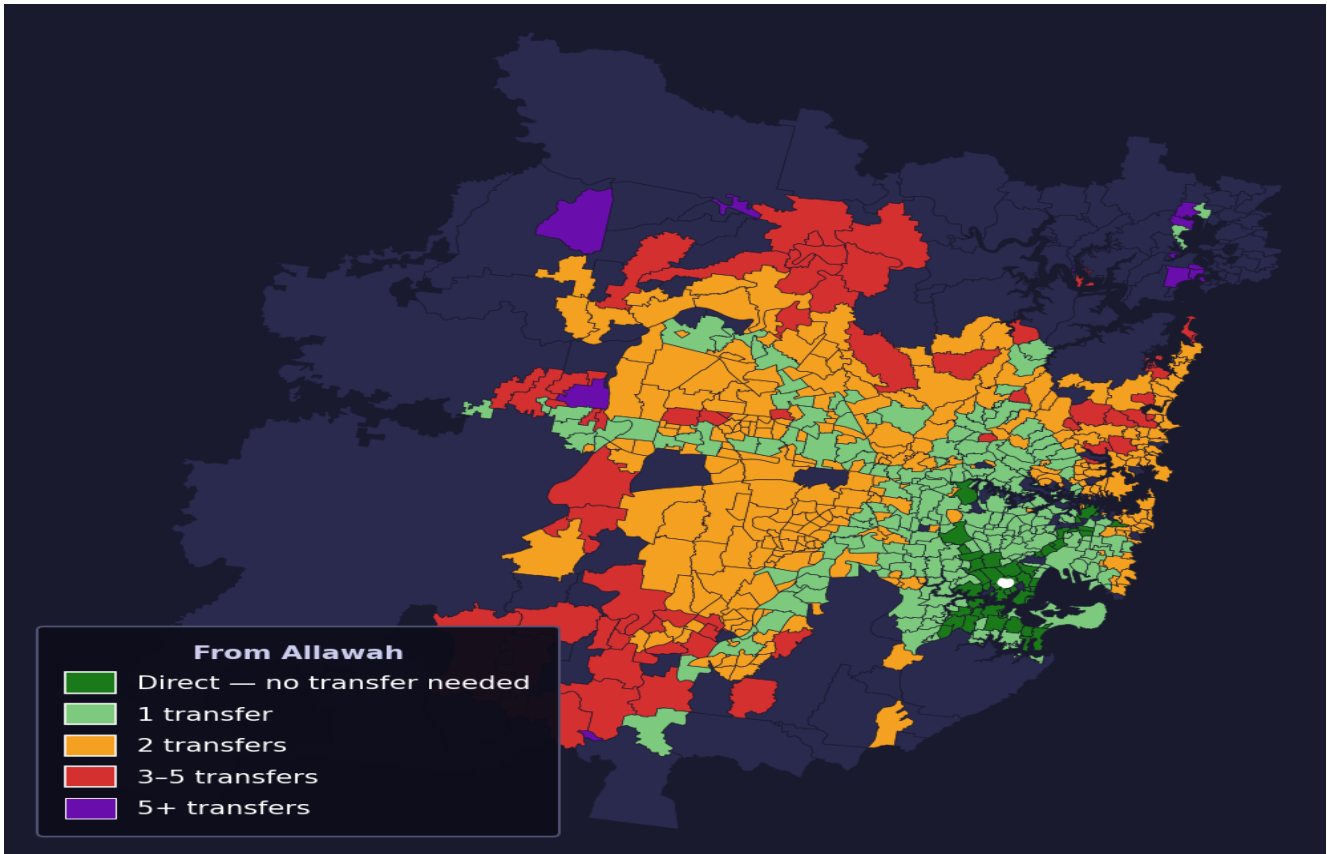

Allawah

Rank #135 of 781 suburbs

Composite 74 _{/100}	Journey Quality 69 _{/100}	Cost Efficiency 82 _{/100}	Connectivity 74 _{/100}
---	---	---	--

Direct (0 transfers)	51 of 781
1 transfer	236 of 781
2 transfers	291 of 781
3-5 transfers	68 of 781
5+ transfers	134 of 781

Destination	Time	Single Trip	Weekly
Sydney CBD	64 min	\$4.68	\$42.73/wk
Parramatta	115 min	\$7.08	\$50.00/wk
Sydney Airport	65 min	\$4.36	
Macquarie Park	124 min	\$6.66	\$50.00/wk
Olympic Park	128 min	\$6.78	\$50.00/wk