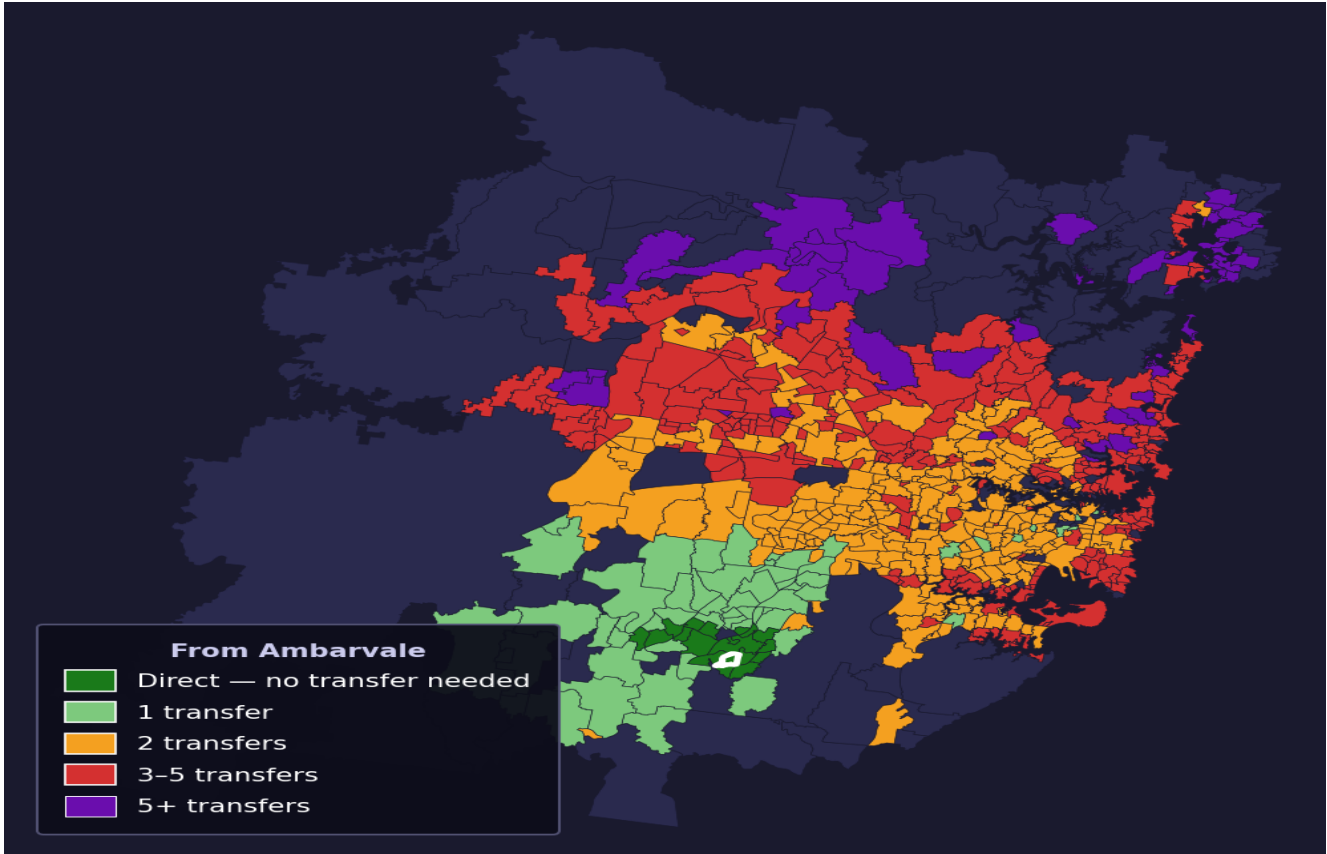

Ambarvale

Rank #518 of 781 suburbs

Composite 56 /100	Journey Quality 34 /100	Cost Efficiency 95 /100	Connectivity 56 /100
------------------------------------	--	--	---------------------------------------

Direct (0 transfers)	19 of 781
1 transfer	60 of 781
2 transfers	265 of 781
3-5 transfers	275 of 781
5+ transfers	161 of 781

Destination	Time	Single Trip	Weekly
Sydney CBD	128 min	\$5.00	\$48.68/wk
Parramatta	188 min	\$7.44	\$50.00/wk
Sydney Airport	184 min	\$7.03	
Macquarie Park	191 min	\$7.85	\$50.00/wk
Olympic Park	128 min	\$6.93	\$50.00/wk