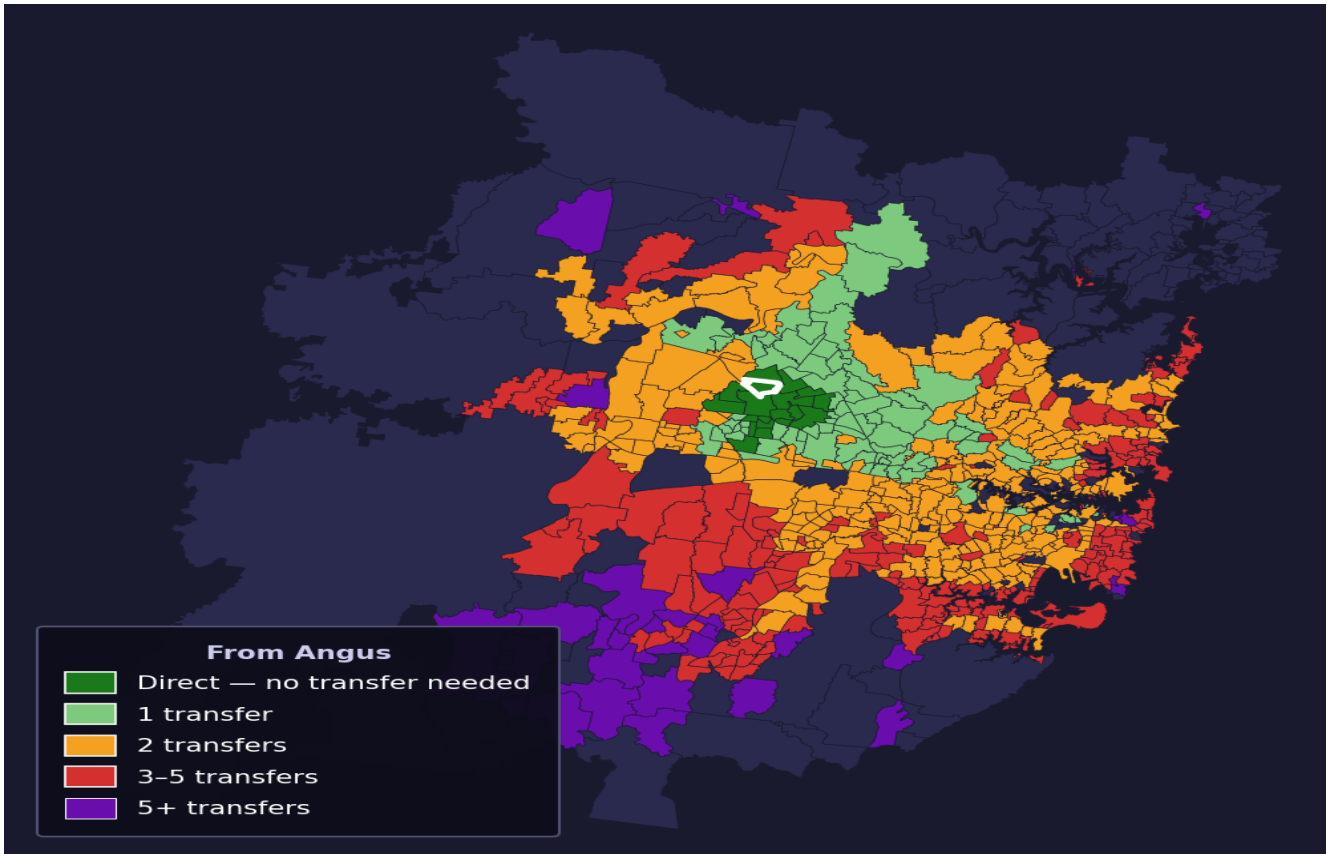

Angus

Rank #426 of 781 suburbs

Composite 60 _{/100}	Journey Quality 45 _{/100}	Cost Efficiency 91 _{/100}	Connectivity 57 _{/100}
---	---	---	--

Direct (0 transfers)	18 of 781
1 transfer	81 of 781
2 transfers	294 of 781
3-5 transfers	219 of 781
5+ transfers	168 of 781

Destination	Time	Single Trip	Weekly
Sydney CBD	107 min	\$7.64	\$50.00/wk
Parramatta	108 min	\$7.18	\$50.00/wk
Sydney Airport	172 min	\$8.76	
Macquarie Park	87 min	\$6.19	\$50.00/wk
Olympic Park	140 min	\$8.68	\$50.00/wk