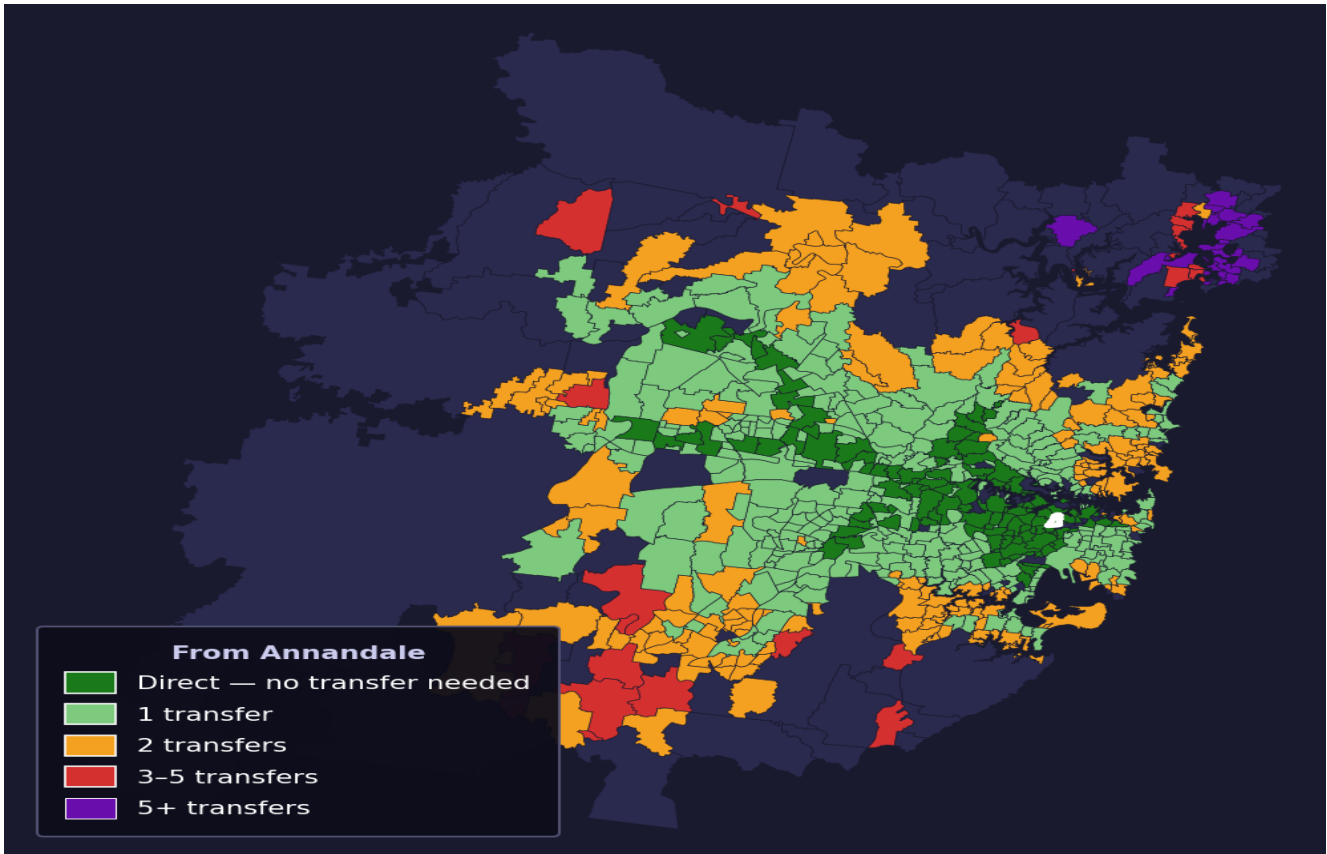

Annandale

Rank #15 of 781 suburbs

Composite 82 /100	Journey Quality 78 /100	Cost Efficiency 84 /100	Connectivity 86 /100
------------------------------------	--	--	---------------------------------------

Direct (0 transfers)	123 of 781
1 transfer	328 of 781
2 transfers	182 of 781
3-5 transfers	25 of 781
5+ transfers	122 of 781

Destination	Time	Single Trip	Weekly
Sydney CBD	47 min	\$2.95	\$29.52/wk
Parramatta	90 min	\$4.57	\$45.34/wk
Sydney Airport	133 min	\$5.66	
Macquarie Park	79 min	\$4.92	\$48.36/wk
Olympic Park	119 min	\$5.87	\$50.00/wk