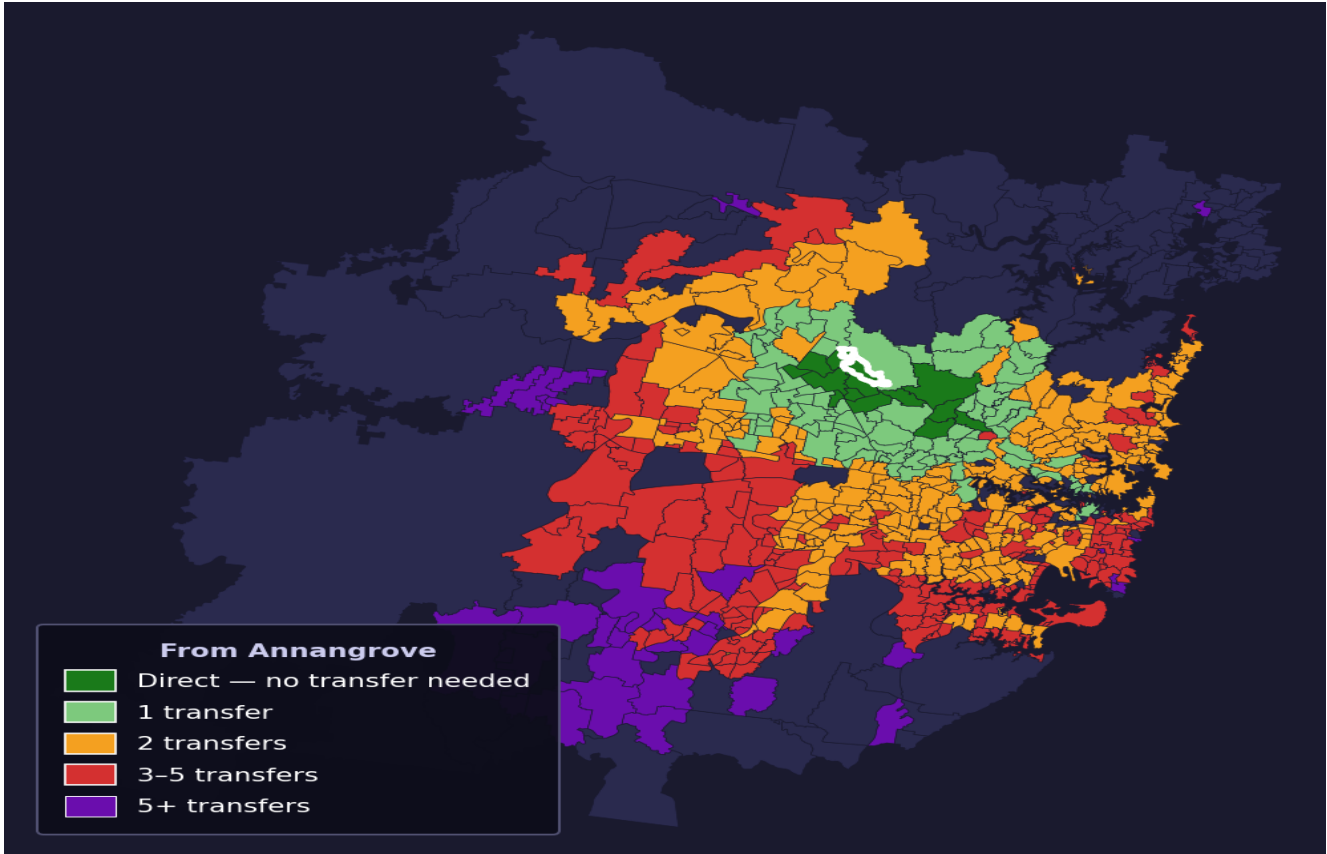

Annangrove

Rank #374 of 781 suburbs

Composite 63 /100	Journey Quality 54 /100	Cost Efficiency 87 /100	Connectivity 56 /100
------------------------------------	--	--	---------------------------------------

Direct (0 transfers)	13 of 781
1 transfer	89 of 781
2 transfers	282 of 781
3-5 transfers	222 of 781
5+ transfers	174 of 781

Destination	Time	Single Trip	Weekly
Sydney CBD	90 min	\$6.57	\$50.00/wk
Parramatta	73 min	\$4.97	\$46.15/wk
Sydney Airport	163 min	\$8.53	
Macquarie Park	71 min	\$5.46	\$49.31/wk
Olympic Park	127 min	\$8.27	\$50.00/wk