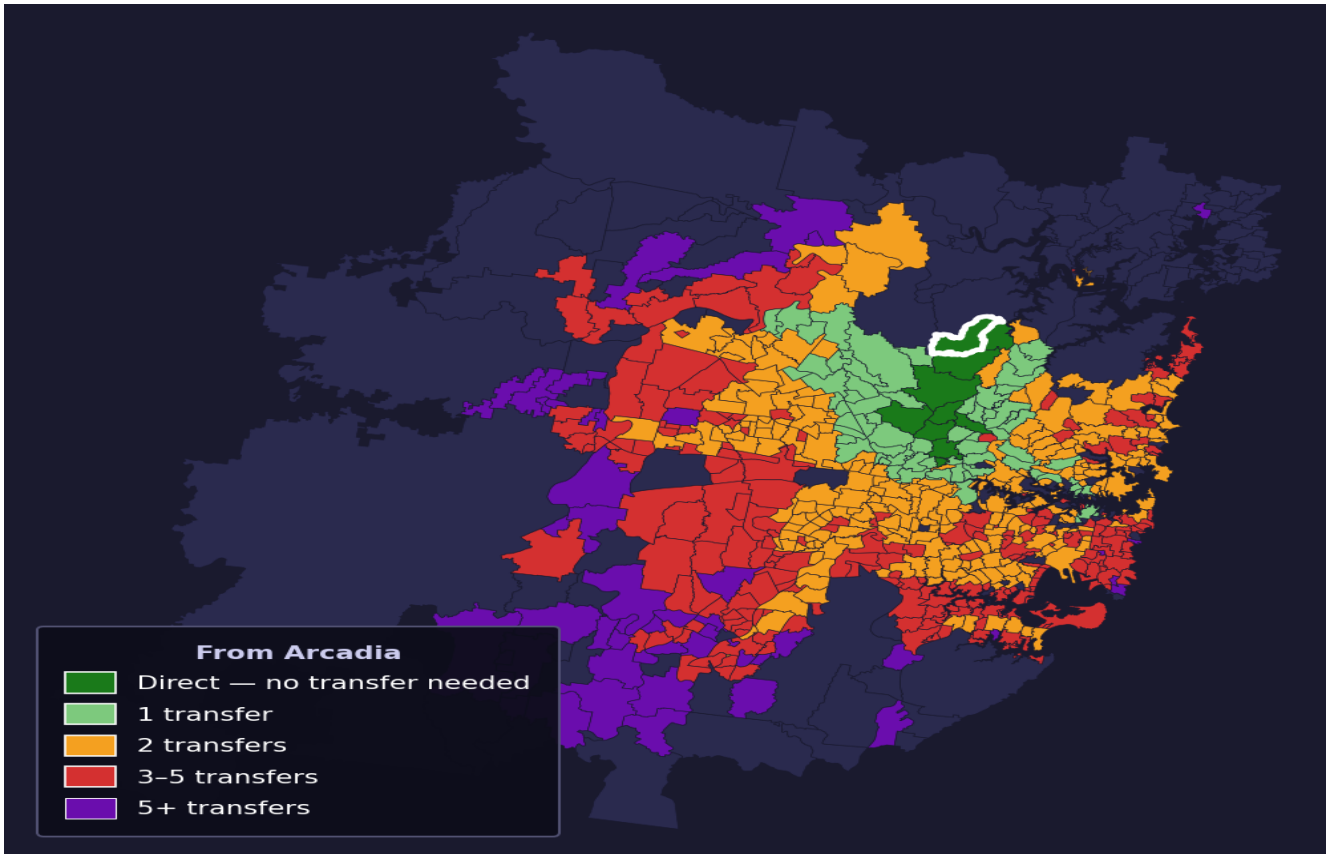

Arcadia

Rank #350 of 781 suburbs

Composite 64 _{/100}	Journey Quality 60 _{/100}	Cost Efficiency 86 _{/100}	Connectivity 53 _{/100}
---	---	---	--

Direct (0 transfers)	9 of 781
1 transfer	71 of 781
2 transfers	264 of 781
3-5 transfers	248 of 781
5+ transfers	188 of 781

Destination	Time	Single Trip	Weekly
Sydney CBD	81 min	\$4.92	\$47.38/wk
Parramatta	129 min	\$6.84	\$50.00/wk
Sydney Airport	139 min	\$6.59	
Macquarie Park	80 min	\$5.61	\$49.79/wk
Olympic Park	113 min	\$6.93	\$50.00/wk