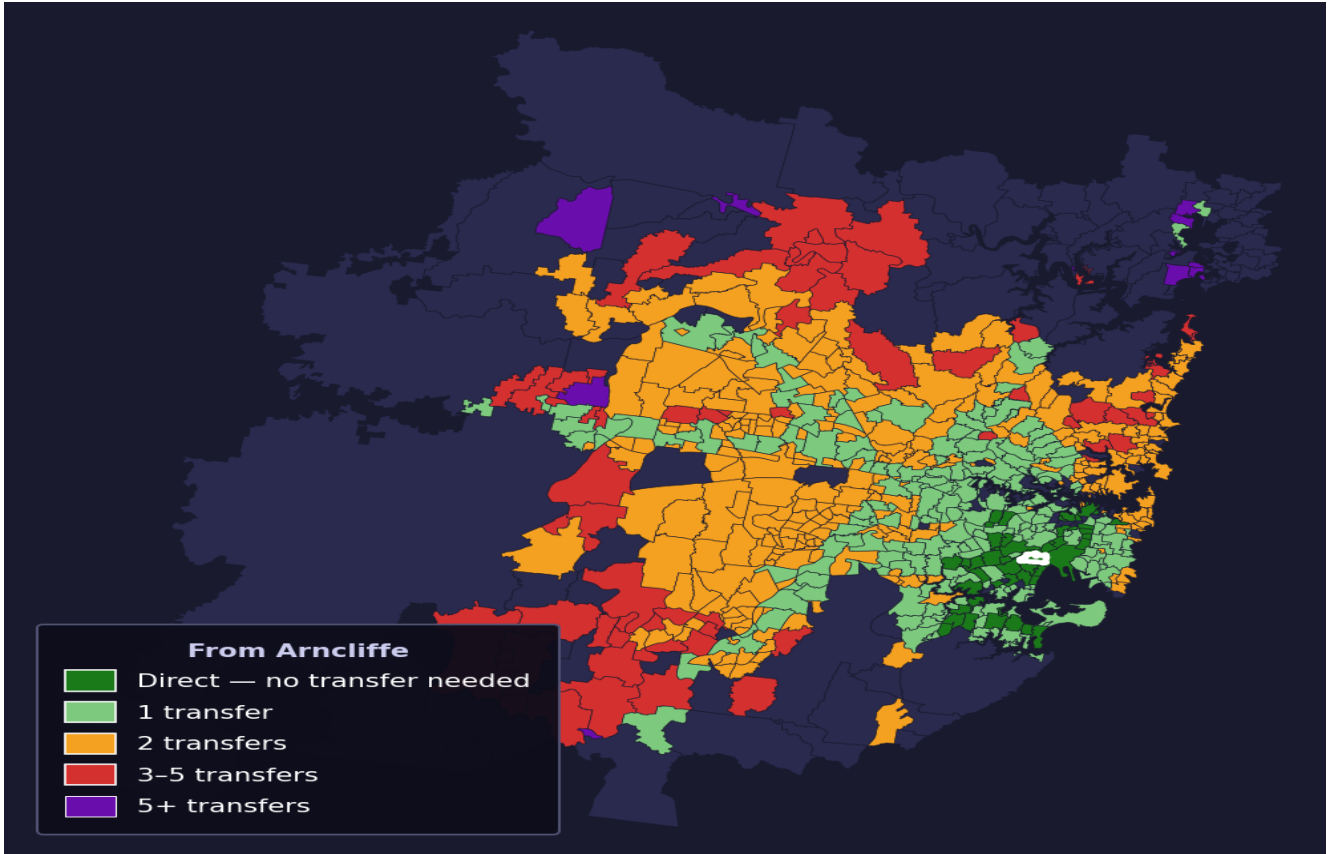

Arncliffe

Rank #72 of 781 suburbs

Composite 76 _{/100}	Journey Quality 80 _{/100}	Cost Efficiency 70 _{/100}	Connectivity 74 _{/100}
---	---	---	--

Direct (0 transfers)	53 of 781
1 transfer	237 of 781
2 transfers	288 of 781
3-5 transfers	68 of 781
5+ transfers	134 of 781

Destination	Time	Single Trip	Weekly
Sydney CBD	43 min	\$4.03	\$40.30/wk
Parramatta	183 min	\$8.68	\$50.00/wk
Sydney Airport	39 min	\$3.14	
Macquarie Park	131 min	\$6.83	\$50.00/wk
Olympic Park	98 min	\$5.48	\$50.00/wk