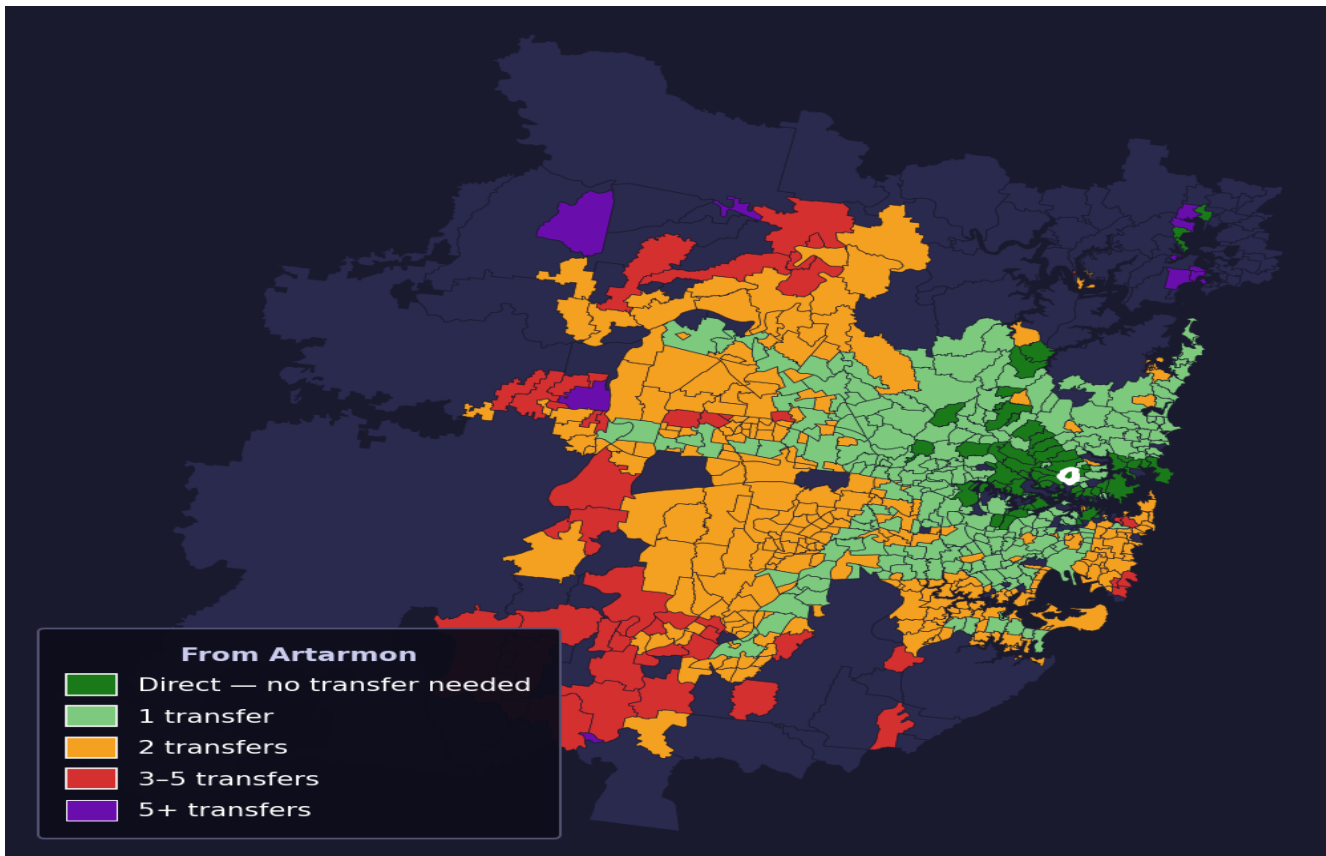

# Artarmon

Rank #62 of 781 suburbs

<b>Composite</b> <b>76</b> <sub>/100</sub>	<b>Journey Quality</b> <b>81</b> <sub>/100</sub>	<b>Cost Efficiency</b> <b>68</b> <sub>/100</sub>	<b>Connectivity</b> <b>76</b> <sub>/100</sub>
---	---	---	--

Direct (0 transfers)	66 of 781
1 transfer	243 of 781
2 transfers	287 of 781
3-5 transfers	50 of 781
5+ transfers	134 of 781

Destination	Time	Single Trip	Weekly
Sydney CBD	41 min	\$4.26	\$40.52/wk
Parramatta	107 min	\$6.77	\$50.00/wk
Sydney Airport	113 min	\$6.50	
Macquarie Park	41 min	\$4.18	\$41.82/wk
Olympic Park	89 min	\$4.90	\$46.04/wk