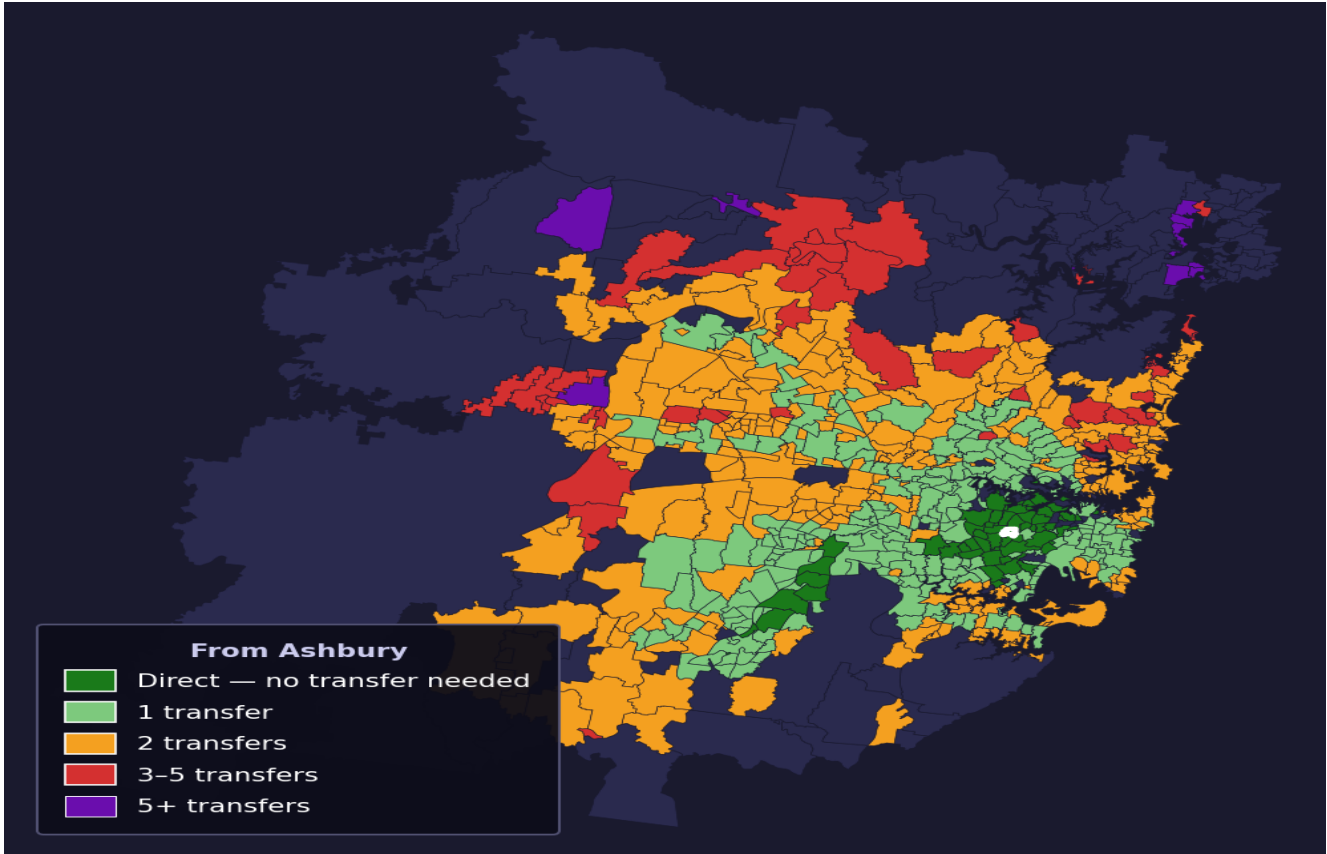

Ashbury

Rank #308 of 781 suburbs

Composite 66 _{/100}	Journey Quality 47 _{/100}	Cost Efficiency 90 _{/100}	Connectivity 76 _{/100}
---	---	---	--

Direct (0 transfers)	62 of 781
1 transfer	253 of 781
2 transfers	280 of 781
3-5 transfers	49 of 781
5+ transfers	136 of 781

Destination	Time	Single Trip	Weekly
Sydney CBD	104 min	\$5.79	\$50.00/wk
Parramatta	150 min	\$6.68	\$50.00/wk
Sydney Airport	83 min	\$4.65	
Macquarie Park	108 min	\$5.48	\$50.00/wk
Olympic Park	90 min	\$4.07	\$40.70/wk