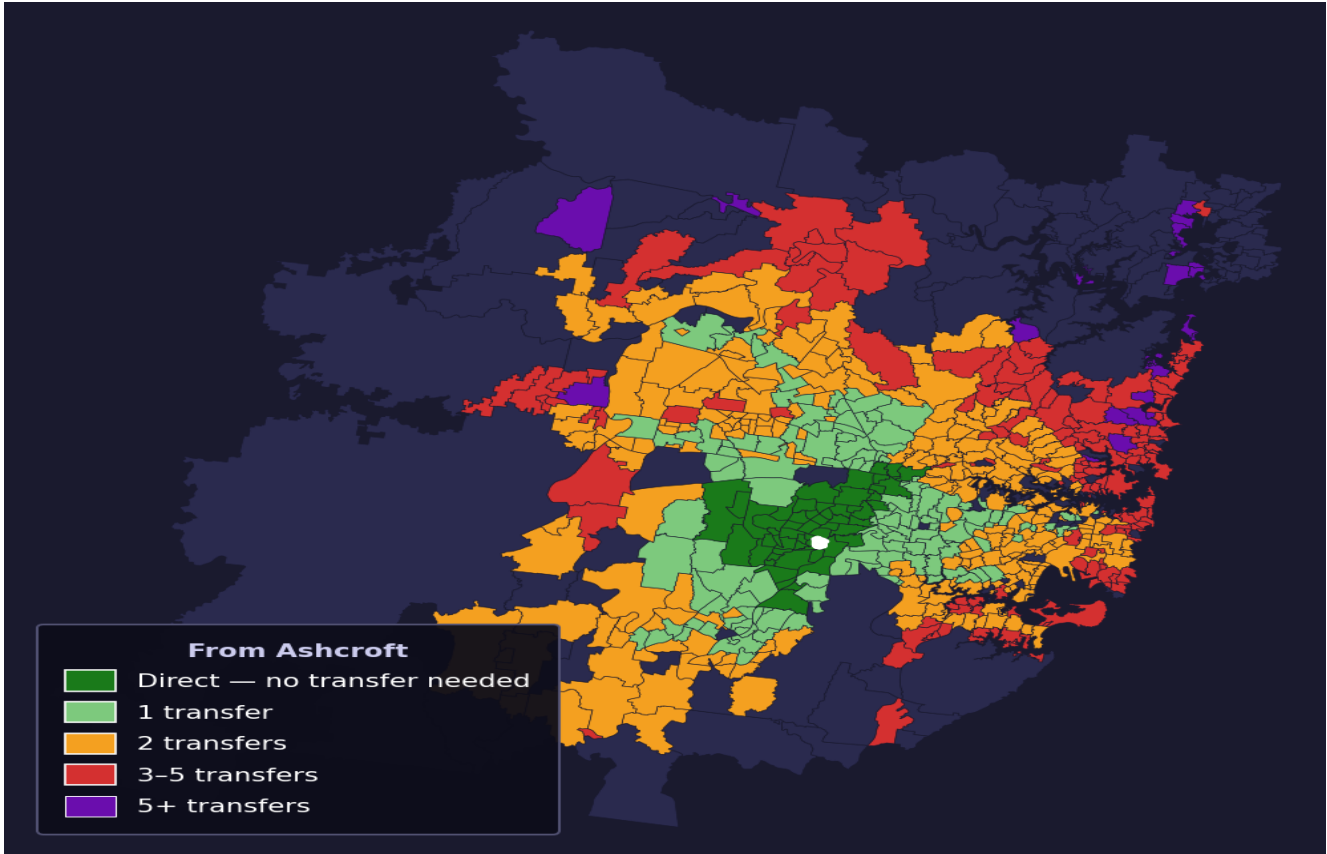

Ashcroft

Rank #594 of 781 suburbs

Composite 52 /100	Journey Quality 18 /100	Cost Efficiency 98 /100	Connectivity 66 /100
------------------------------------	--	--	---------------------------------------

Direct (0 transfers)	58 of 781
1 transfer	137 of 781
2 transfers	275 of 781
3-5 transfers	160 of 781
5+ transfers	150 of 781

Destination	Time	Single Trip	Weekly
Sydney CBD	156 min	\$9.37	\$50.00/wk
Parramatta	74 min	\$5.00	\$48.68/wk
Sydney Airport	212 min	\$11.40	
Macquarie Park	123 min	\$7.03	\$50.00/wk
Olympic Park	121 min	\$6.31	\$50.00/wk