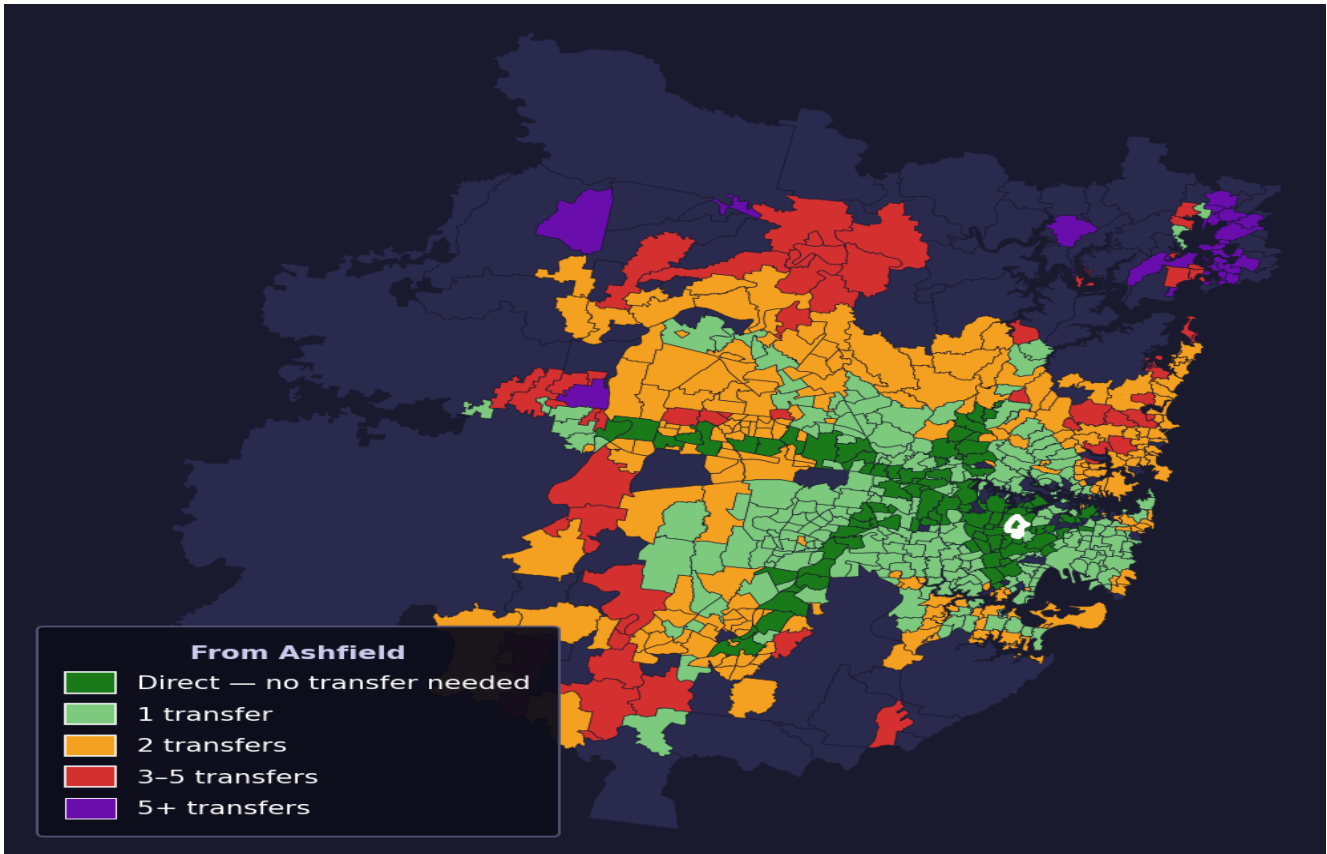

# Ashfield

Rank #55 of 781 suburbs

<b>Composite</b> <b>77</b> <sub>/100</sub>	<b>Journey Quality</b> <b>77</b> <sub>/100</sub>	<b>Cost Efficiency</b> <b>72</b> <sub>/100</sub>	<b>Connectivity</b> <b>80</b> <sub>/100</sub>
---	---	---	--

<b>Direct (0 transfers)</b>	<b>105 of 781</b>
<b>1 transfer</b>	<b>256 of 781</b>
<b>2 transfers</b>	<b>231 of 781</b>
<b>3-5 transfers</b>	<b>61 of 781</b>
<b>5+ transfers</b>	<b>127 of 781</b>

Destination	Time	Single Trip	Weekly
Sydney CBD	48 min	\$4.38	<b>\$43.70/wk</b>
Parramatta	112 min	\$6.06	<b>\$48.06/wk</b>
Sydney Airport	84 min	\$5.23	
Macquarie Park	78 min	\$5.14	<b>\$49.40/wk</b>
Olympic Park	72 min	\$4.49	<b>\$44.86/wk</b>