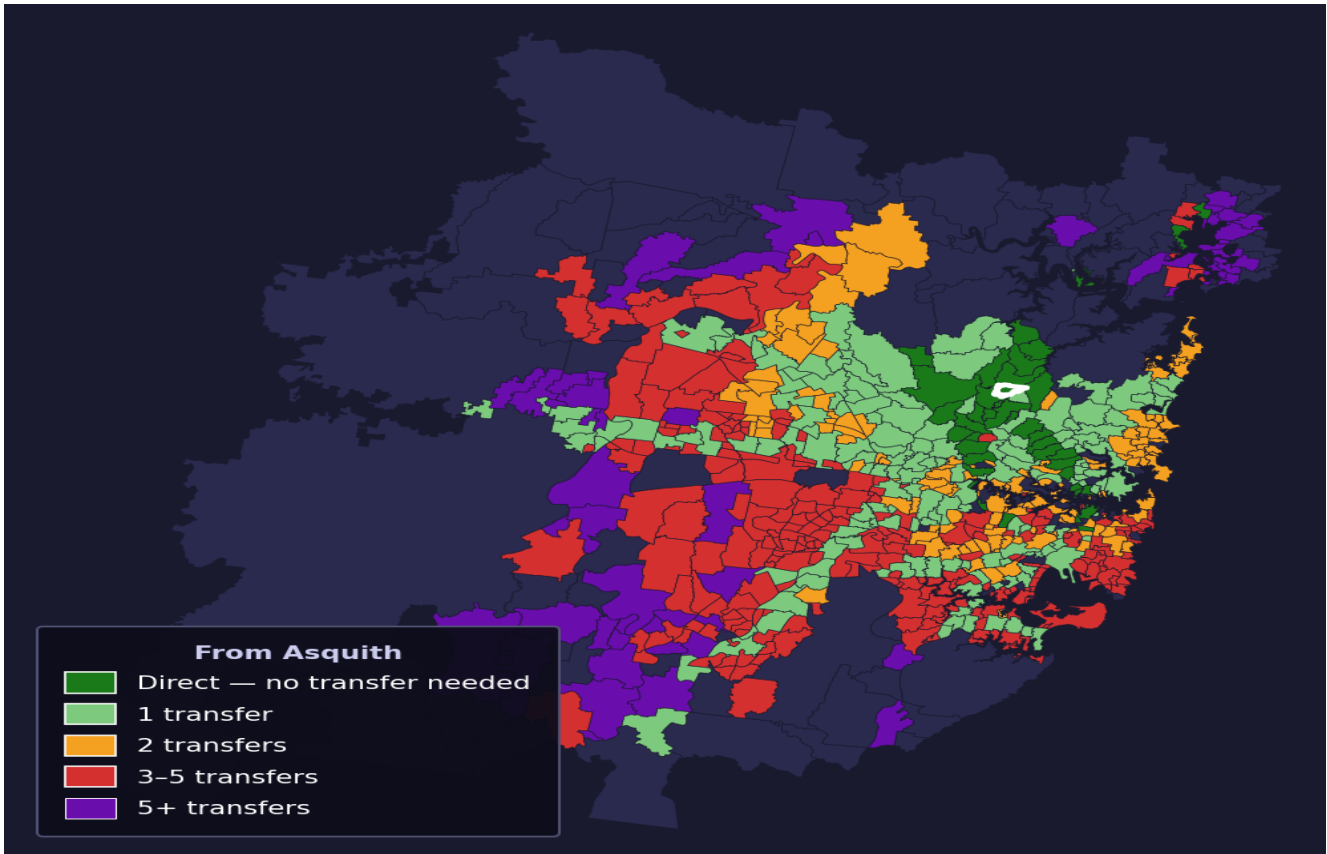

Asquith

Rank #295 of 781 suburbs

Composite 67 _{/100}	Journey Quality 60 _{/100}	Cost Efficiency 86 _{/100}	Connectivity 62 _{/100}
---	---	---	--

Direct (0 transfers)	42 of 781
1 transfer	167 of 781
2 transfers	146 of 781
3-5 transfers	262 of 781
5+ transfers	163 of 781

Destination	Time	Single Trip	Weekly
Sydney CBD	81 min	\$4.77	\$46.67/wk
Parramatta	138 min	\$6.81	\$50.00/wk
Sydney Airport	137 min	\$6.81	
Macquarie Park	85 min	\$5.80	\$50.00/wk
Olympic Park	197 min	\$14.71	\$50.00/wk