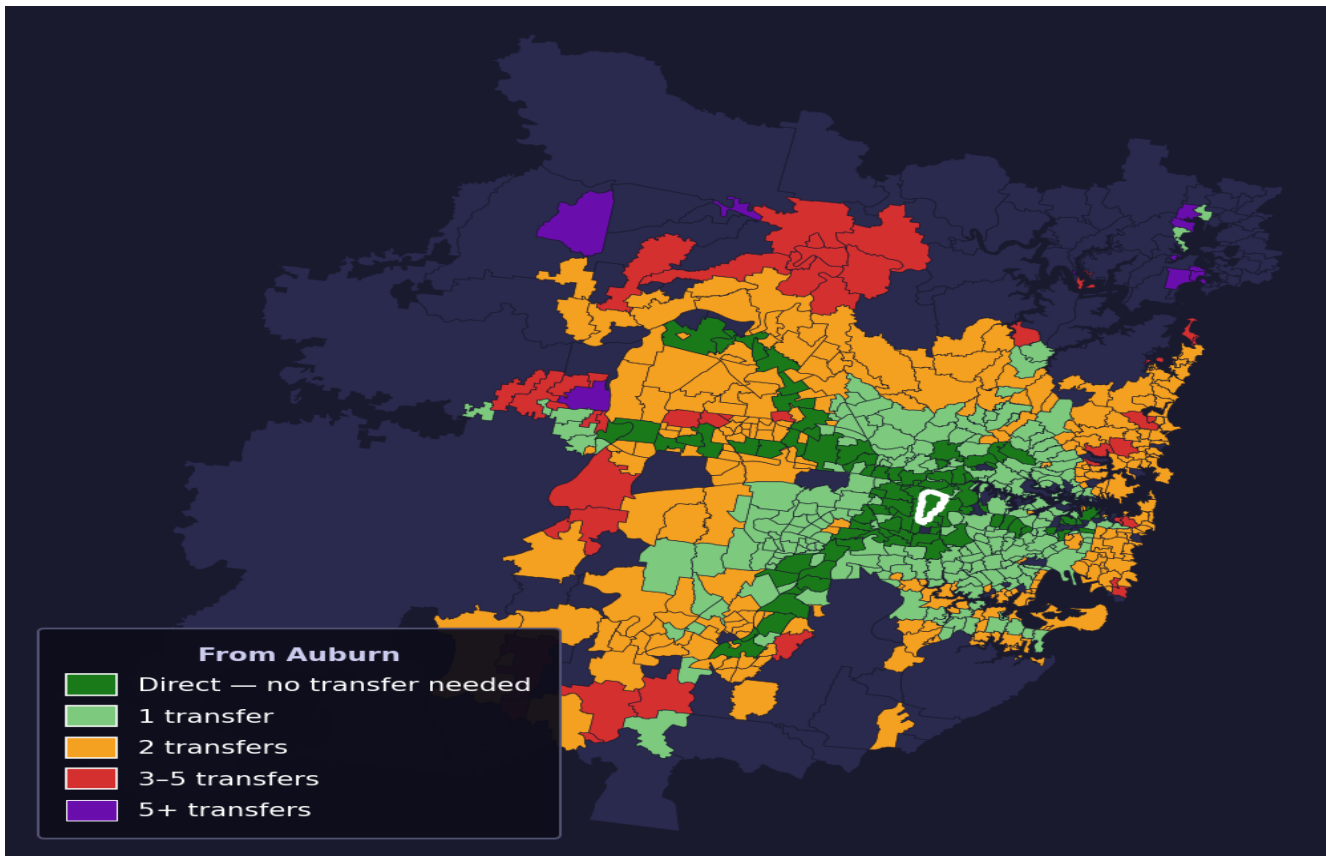

Auburn

Rank #211 of 781 suburbs

Composite 71 /100	Journey Quality 56 /100	Cost Efficiency 88 /100	Connectivity 78 /100
------------------------------------	--	--	---------------------------------------

Direct (0 transfers)	92 of 781
1 transfer	235 of 781
2 transfers	274 of 781
3-5 transfers	45 of 781
5+ transfers	134 of 781

Destination	Time	Single Trip	Weekly
Sydney CBD	87 min	\$5.26	\$46.06/wk
Parramatta	45 min	\$3.82	\$35.58/wk
Sydney Airport	122 min	\$6.48	
Macquarie Park	104 min	\$6.39	\$49.73/wk
Olympic Park	69 min	\$4.86	\$45.46/wk