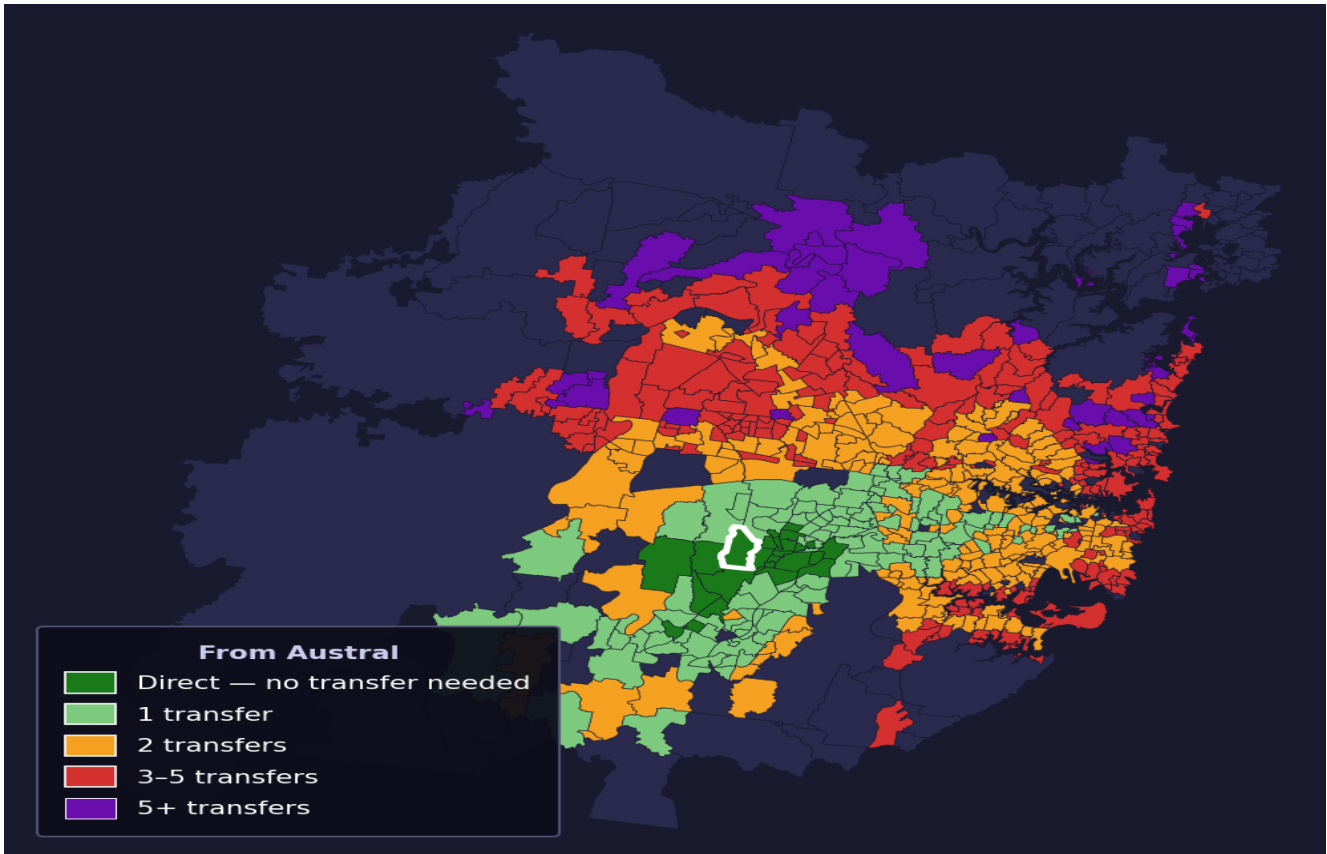

# Austral

Rank #625 of 781 suburbs

<b>Composite</b> <b>51</b> / <sub>100</sub>	<b>Journey Quality</b> <b>20</b> / <sub>100</sub>	<b>Cost Efficiency</b> <b>97</b> / <sub>100</sub>	<b>Connectivity</b> <b>58</b> / <sub>100</sub>
--	--	--	---

<b>Direct (0 transfers)</b>	<b>24 of 781</b>
<b>1 transfer</b>	<b>124 of 781</b>
<b>2 transfers</b>	<b>231 of 781</b>
<b>3-5 transfers</b>	<b>227 of 781</b>
<b>5+ transfers</b>	<b>174 of 781</b>

Destination	Time	Single Trip	Weekly
Sydney CBD	153 min	\$7.80	<b>\$50.00/wk</b>
Parramatta	111 min	\$6.91	<b>\$50.00/wk</b>
Sydney Airport	200 min	\$9.72	
Macquarie Park	174 min	\$7.91	<b>\$50.00/wk</b>
Olympic Park	164 min	\$7.45	<b>\$50.00/wk</b>