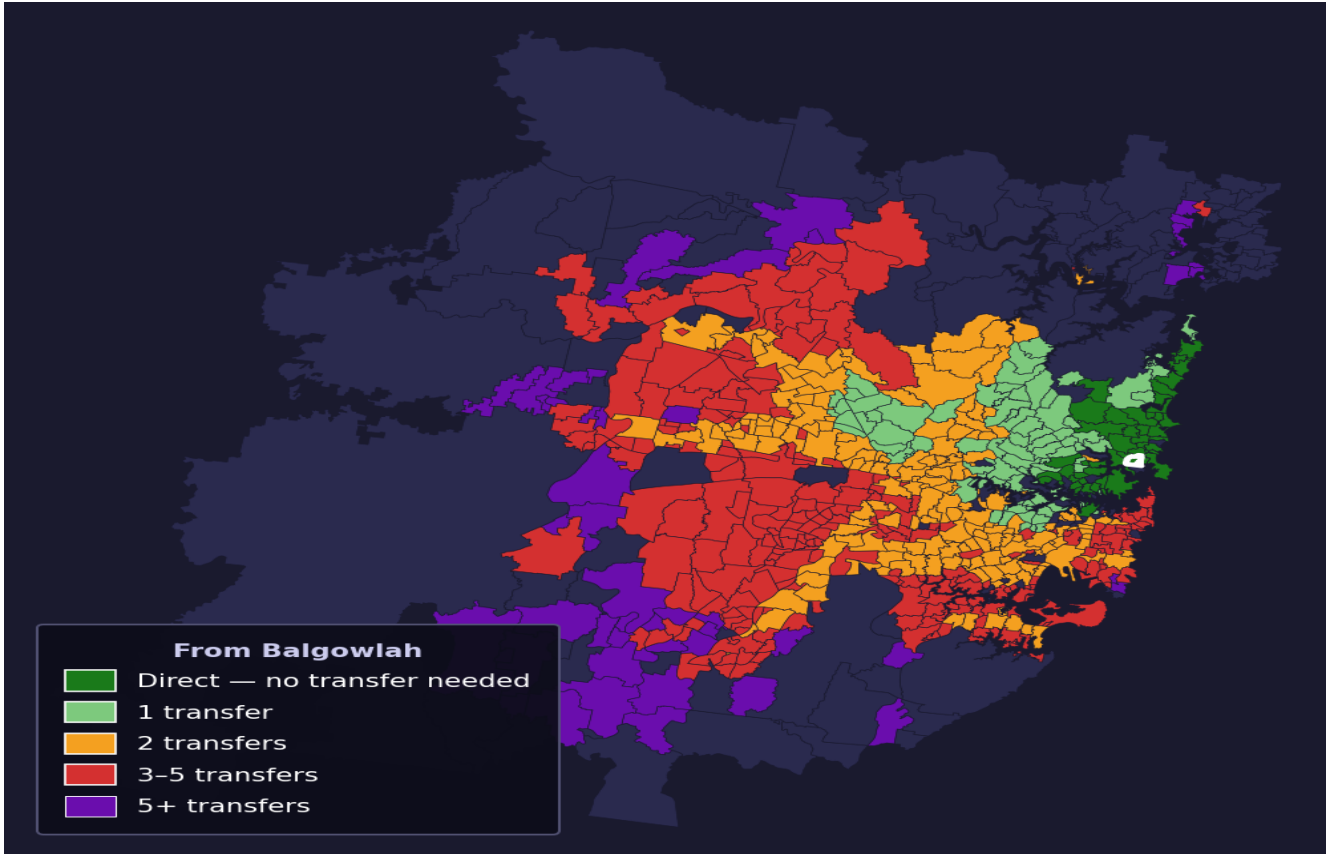

Balgowlah

Rank #242 of 781 suburbs

Composite 69 _{/100}	Journey Quality 75 _{/100}	Cost Efficiency 72 _{/100}	Connectivity 58 _{/100}
---	---	---	--

Direct (0 transfers)	53 of 781
1 transfer	94 of 781
2 transfers	192 of 781
3-5 transfers	261 of 781
5+ transfers	180 of 781

Destination	Time	Single Trip	Weekly
Sydney CBD	52 min	\$4.83	\$47.36/wk
Parramatta	120 min	\$8.22	\$50.00/wk
Sydney Airport	141 min	\$7.02	
Macquarie Park	66 min	\$5.91	\$50.00/wk
Olympic Park	100 min	\$6.12	\$50.00/wk