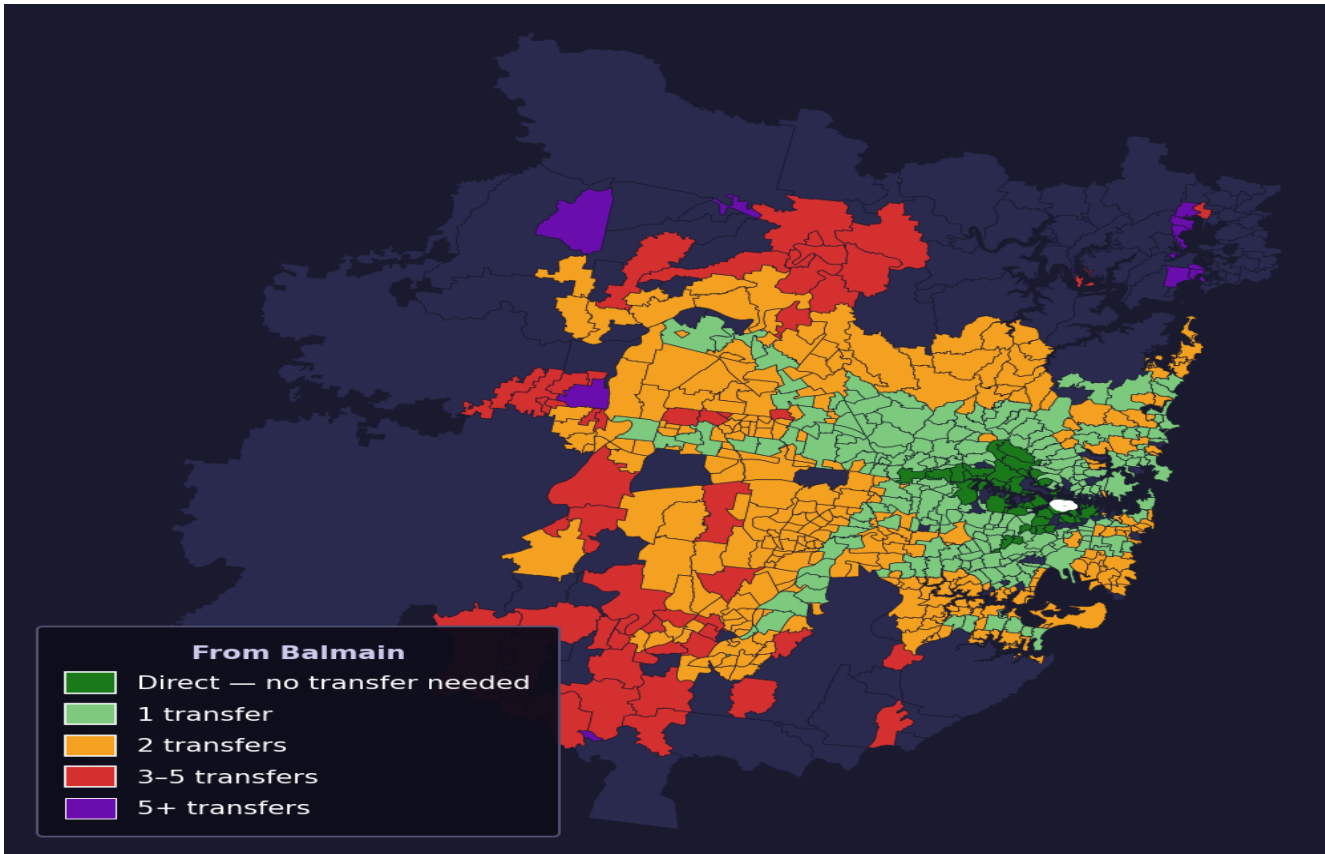

Balmain

Rank #66 of 781 suburbs

Composite 76 _{/100}	Journey Quality 88 _{/100}	Cost Efficiency 56 _{/100}	Connectivity 74 _{/100}
---	---	---	--

Direct (0 transfers)	53 of 781
1 transfer	227 of 781
2 transfers	310 of 781
3-5 transfers	56 of 781
5+ transfers	134 of 781

Destination	Time	Single Trip	Weekly
Sydney CBD	28 min	\$4.11	\$35.12/wk
Parramatta	103 min	\$6.69	\$46.66/wk
Sydney Airport	123 min	\$7.37	
Macquarie Park	71 min	\$5.93	\$49.40/wk
Olympic Park	102 min	\$7.65	\$50.00/wk