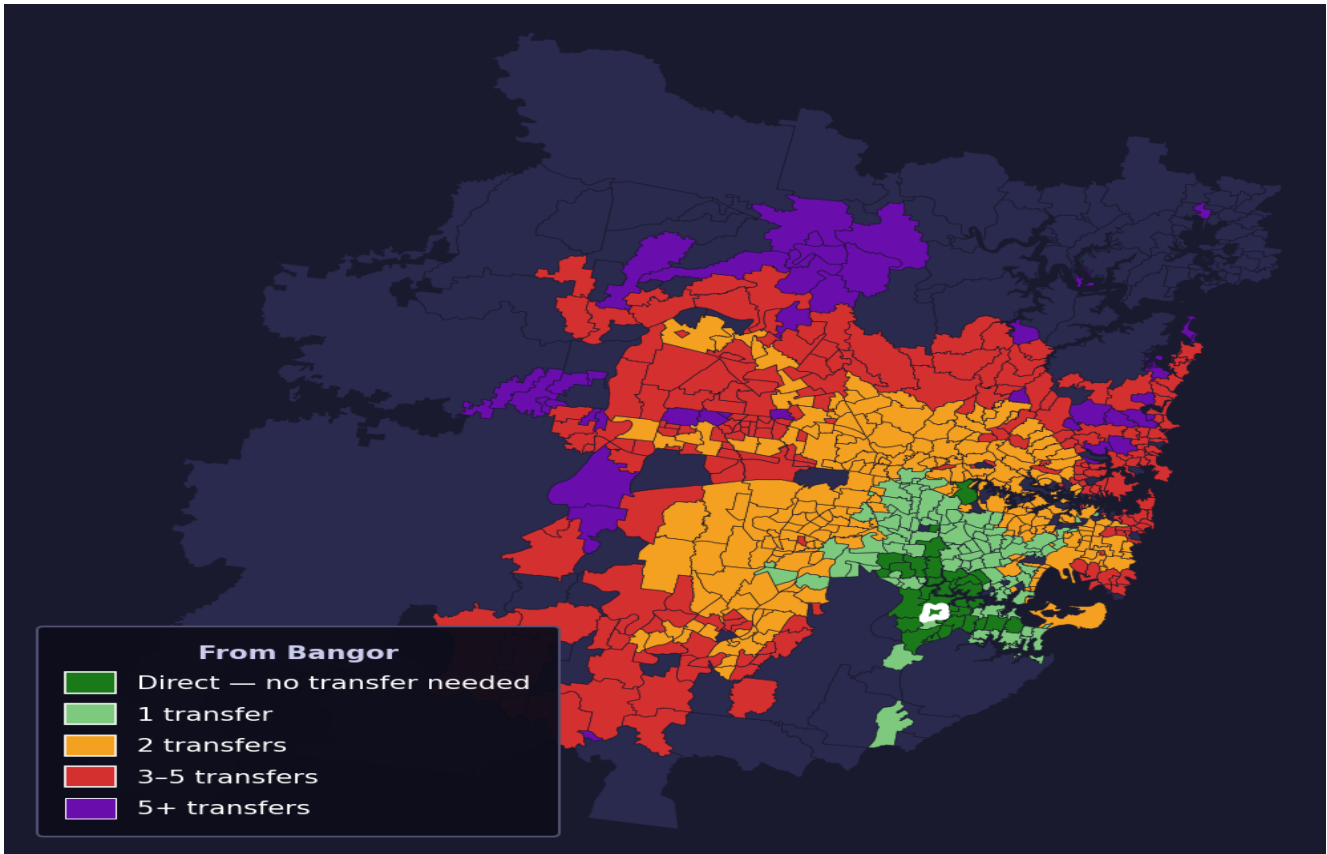

Bangor

Rank #583 of 781 suburbs

Composite 53 /100	Journey Quality 26 /100	Cost Efficiency 96 /100	Connectivity 58 /100
------------------------------------	--	--	---------------------------------------

Direct (0 transfers)	32 of 781
1 transfer	103 of 781
2 transfers	243 of 781
3-5 transfers	220 of 781
5+ transfers	182 of 781

Destination	Time	Single Trip	Weekly
Sydney CBD	142 min	\$7.75	\$50.00/wk
Parramatta	128 min	\$6.60	\$50.00/wk
Sydney Airport	114 min	\$5.48	
Macquarie Park	170 min	\$8.22	\$50.00/wk
Olympic Park	139 min	\$7.51	\$49.98/wk