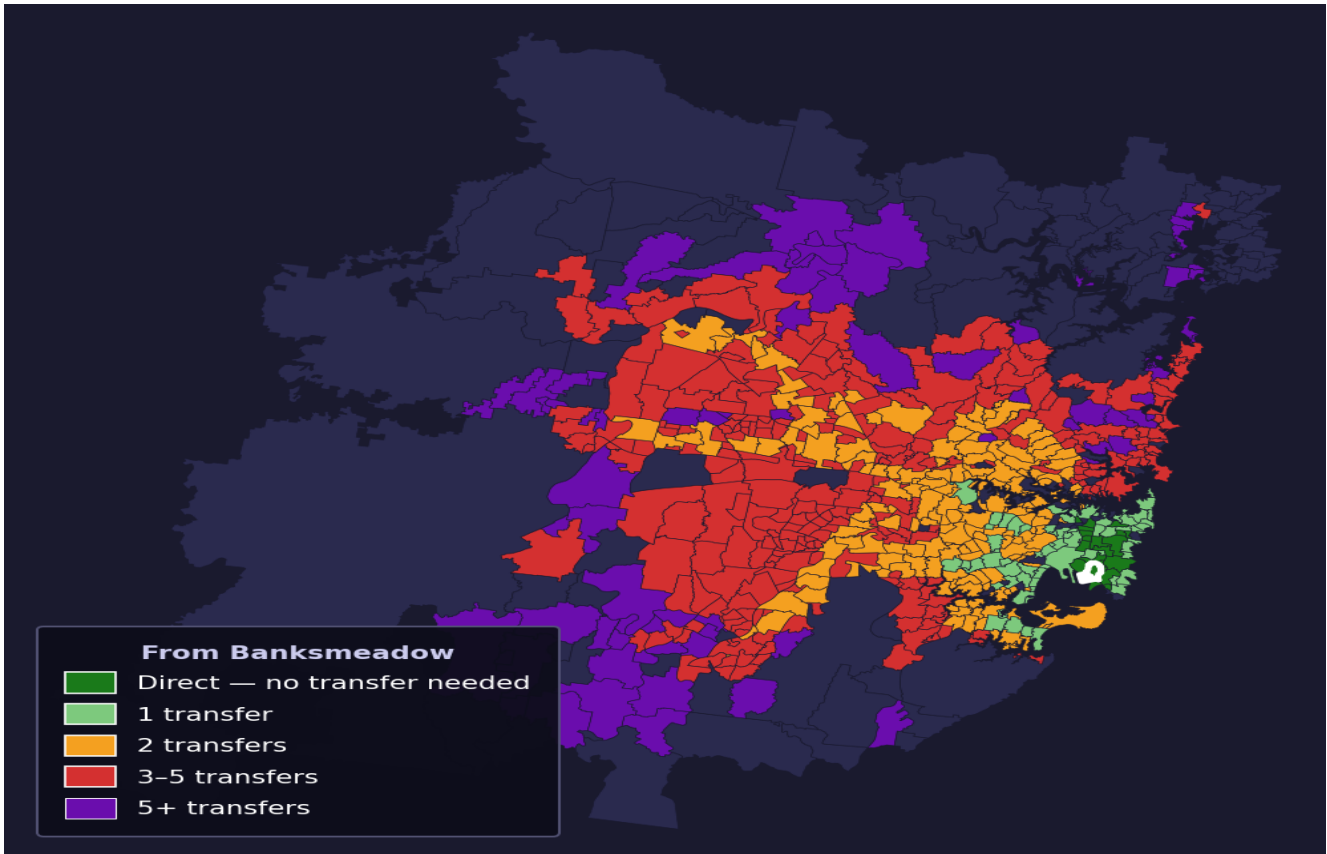

Banksmeadow

Rank #305 of 781 suburbs

Composite 66 _{/100}	Journey Quality 73 _{/100}	Cost Efficiency 73 _{/100}	Connectivity 51 _{/100}
---	---	---	--

Transfers	Count
Direct (0 transfers)	20 of 781
1 transfer	72 of 781
2 transfers	188 of 781
3-5 transfers	291 of 781
5+ transfers	209 of 781

Destination	Time	Single Trip	Weekly
Sydney CBD	56 min	\$4.97	\$49.18/wk
Parramatta	135 min	\$7.81	\$50.00/wk
Sydney Airport	61 min	\$3.45	
Macquarie Park	78 min	\$5.79	\$50.00/wk
Olympic Park	156 min	\$8.82	\$50.00/wk