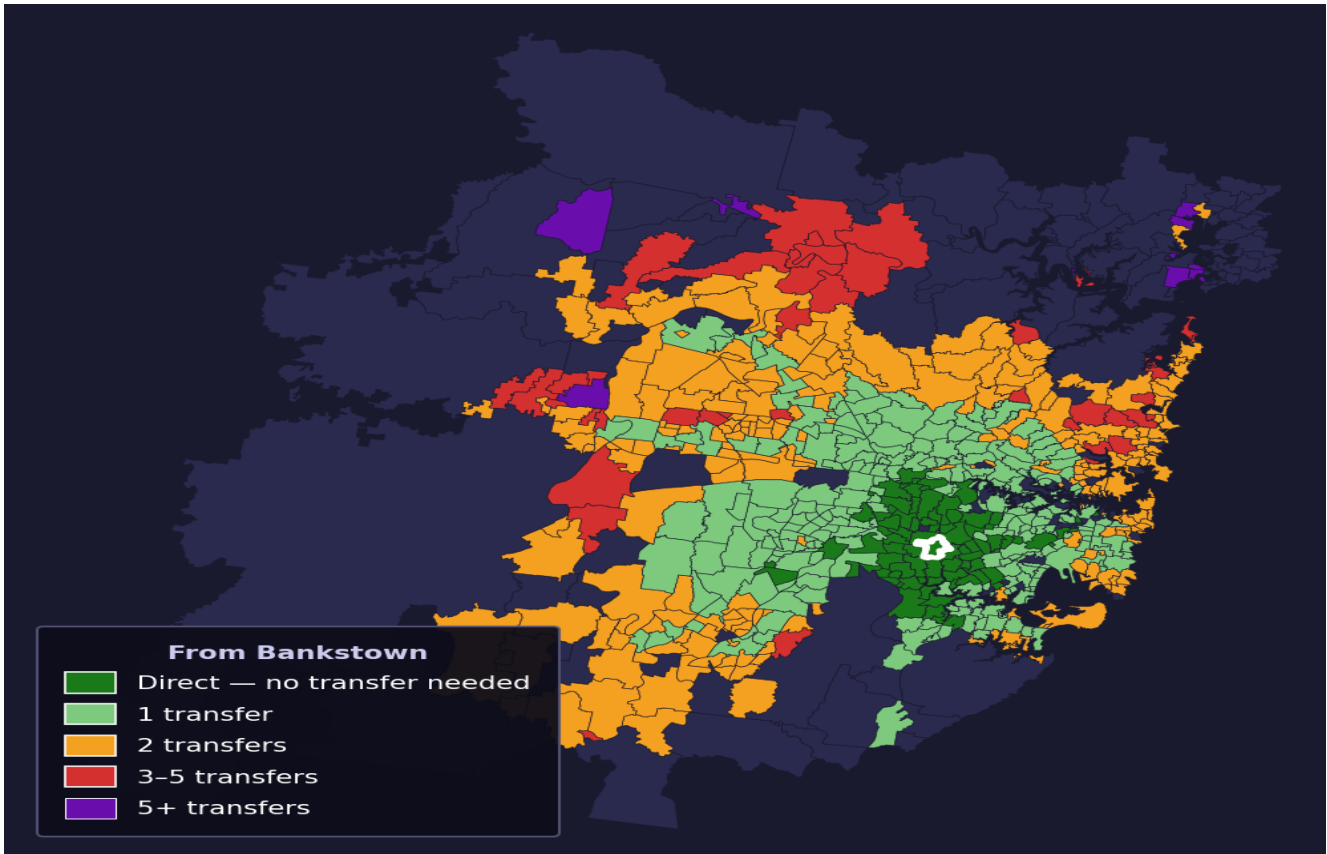

# Bankstown

Rank #349 of 781 suburbs

<b>Composite</b> <b>64</b> /100	<b>Journey Quality</b> <b>39</b> /100	<b>Cost Efficiency</b> <b>93</b> /100	<b>Connectivity</b> <b>78</b> /100
------------------------------------	--	--	---------------------------------------

<b>Direct (0 transfers)</b>	<b>83 of 781</b>
<b>1 transfer</b>	<b>270 of 781</b>
<b>2 transfers</b>	<b>249 of 781</b>
<b>3-5 transfers</b>	<b>44 of 781</b>
<b>5+ transfers</b>	<b>134 of 781</b>

Destination	Time	Single Trip	Weekly
Sydney CBD	118 min	\$6.46	\$50.00/wk
Parramatta	69 min	\$4.22	\$42.16/wk
Sydney Airport	105 min	\$5.88	
Macquarie Park	130 min	\$6.37	\$50.00/wk
Olympic Park	88 min	\$6.31	\$50.00/wk