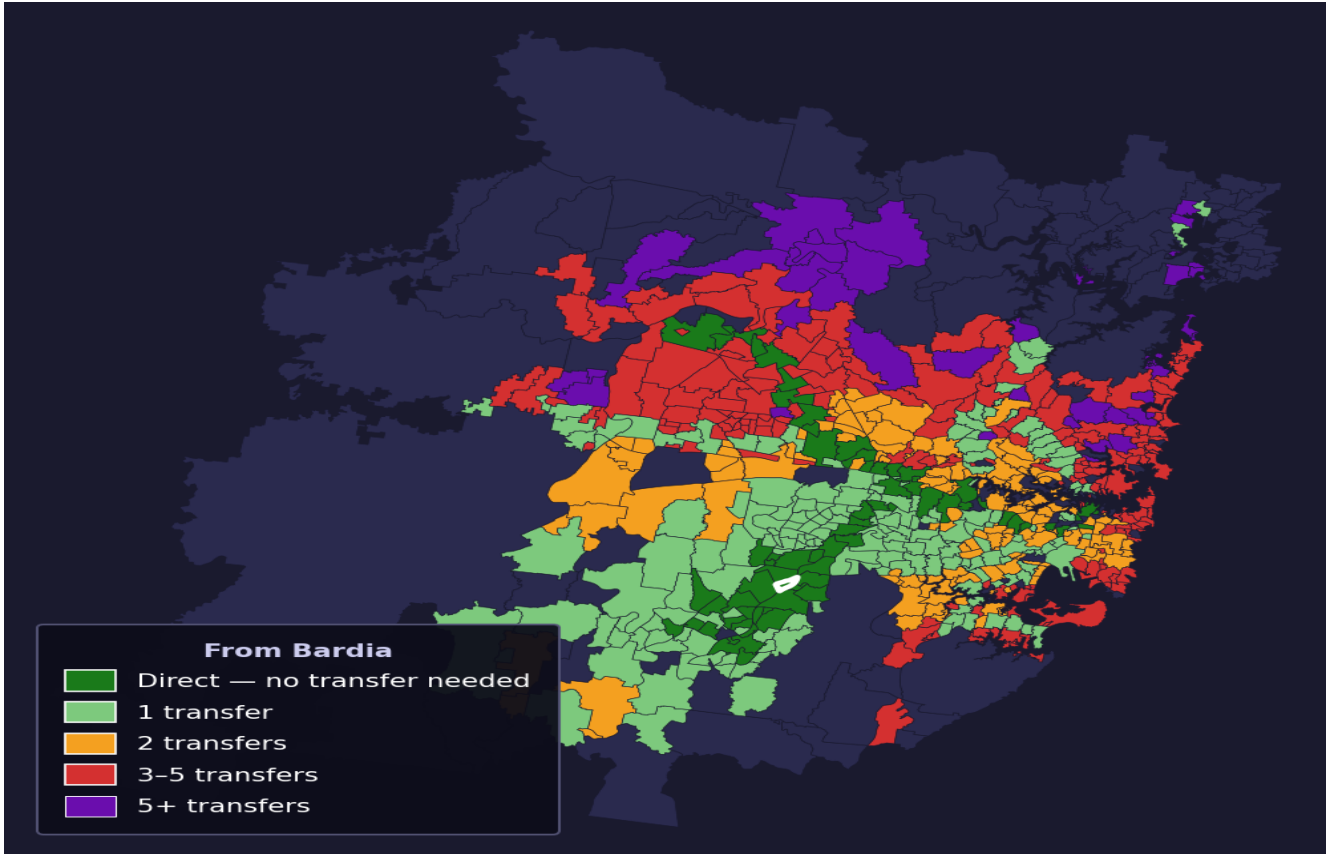

Bardia

Rank #574 of 781 suburbs

Composite 54 _{/100}	Journey Quality 21 _{/100}	Cost Efficiency 97 _{/100}	Connectivity 66 _{/100}
---	---	---	--

Direct (0 transfers)	70 of 781
1 transfer	189 of 781
2 transfers	148 of 781
3-5 transfers	204 of 781
5+ transfers	169 of 781

Destination	Time	Single Trip	Weekly
Sydney CBD	151 min	\$7.68	\$50.00/wk
Parramatta	108 min	\$6.47	\$50.00/wk
Sydney Airport	173 min	\$8.34	
Macquarie Park	156 min	\$8.50	\$50.00/wk
Olympic Park	132 min	\$7.20	\$50.00/wk