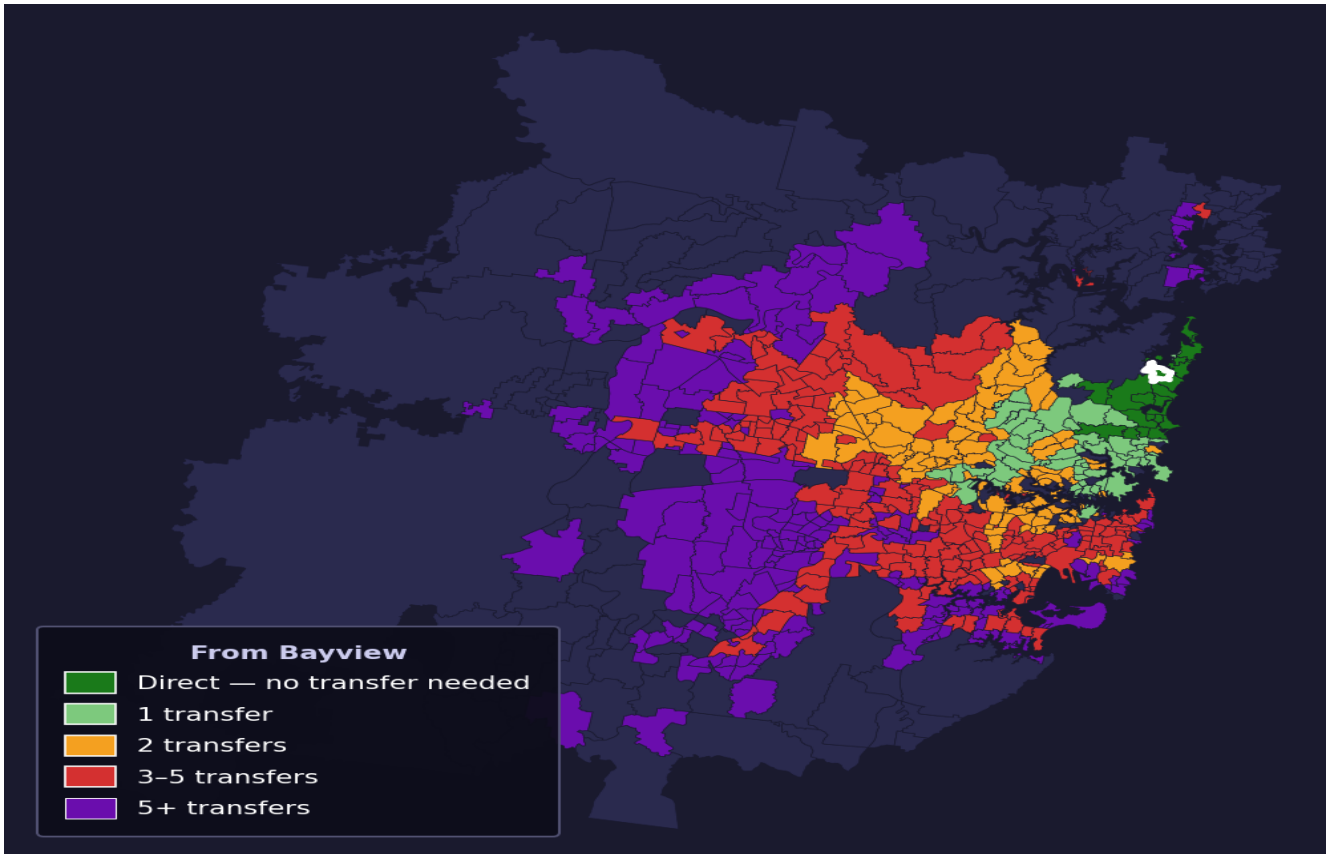

# Bayview

Rank #585 of 781 suburbs

<b>Composite</b> <b>53</b> /100	<b>Journey Quality</b> <b>39</b> /100	<b>Cost Efficiency</b> <b>93</b> /100	<b>Connectivity</b> <b>40</b> /100
------------------------------------	--	--	---------------------------------------

<b>Direct (0 transfers)</b>	<b>24 of 781</b>
<b>1 transfer</b>	<b>58 of 781</b>
<b>2 transfers</b>	<b>115 of 781</b>
<b>3-5 transfers</b>	<b>210 of 781</b>
<b>5+ transfers</b>	<b>373 of 781</b>

Destination	Time	Single Trip	Weekly
Sydney CBD	118 min	\$6.95	\$50.00/wk
Parramatta	213 min	\$11.01	\$50.00/wk
Sydney Airport	159 min	\$7.19	
Macquarie Park	170 min	\$10.12	\$50.00/wk
Olympic Park	175 min	\$13.36	\$50.00/wk