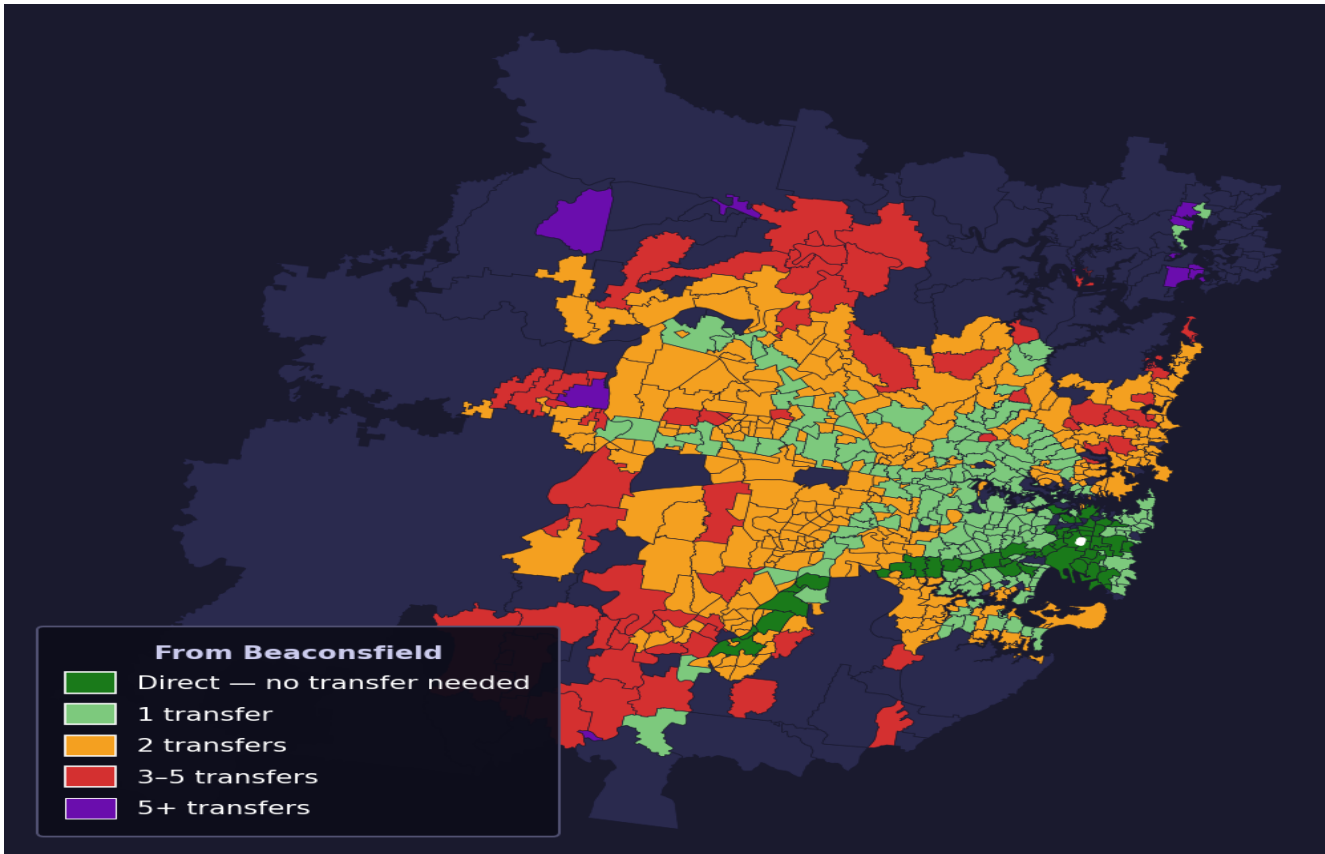

Beaconsfield

Rank #50 of 781 suburbs

Composite 77 _{/100}	Journey Quality 87 _{/100}	Cost Efficiency 66 _{/100}	Connectivity 73 _{/100}
---	---	---	--

Direct (0 transfers)	57 of 781
1 transfer	201 of 781
2 transfers	315 of 781
3-5 transfers	72 of 781
5+ transfers	135 of 781

Destination	Time	Single Trip	Weekly
Sydney CBD	31 min	\$3.24	\$32.38/wk
Parramatta	109 min	\$6.04	\$50.00/wk
Sydney Airport	55 min	\$2.72	
Macquarie Park	58 min	\$4.01	\$40.08/wk
Olympic Park	130 min	\$6.72	\$50.00/wk