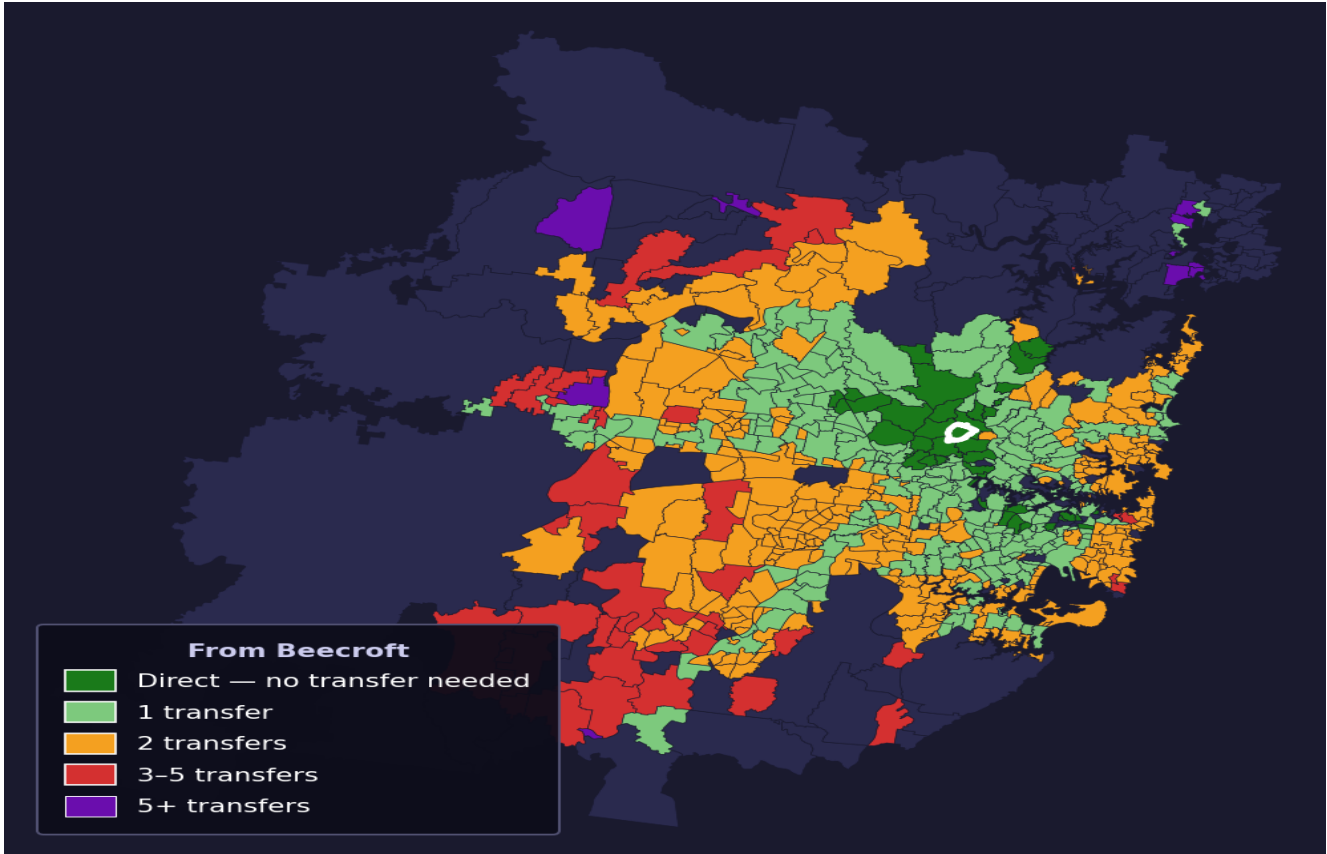

Beecroft

Rank #156 of 781 suburbs

Composite 72 _{/100}	Journey Quality 64 _{/100}	Cost Efficiency 86 _{/100}	Connectivity 74 _{/100}
---	---	---	--

Direct (0 transfers)	40 of 781
1 transfer	251 of 781
2 transfers	309 of 781
3-5 transfers	46 of 781
5+ transfers	134 of 781

Destination	Time	Single Trip	Weekly
Sydney CBD	73 min	\$4.54	\$42.73/wk
Parramatta	89 min	\$6.57	\$50.00/wk
Sydney Airport	120 min	\$6.57	
Macquarie Park	56 min	\$4.36	\$43.58/wk
Olympic Park	91 min	\$5.87	\$49.12/wk