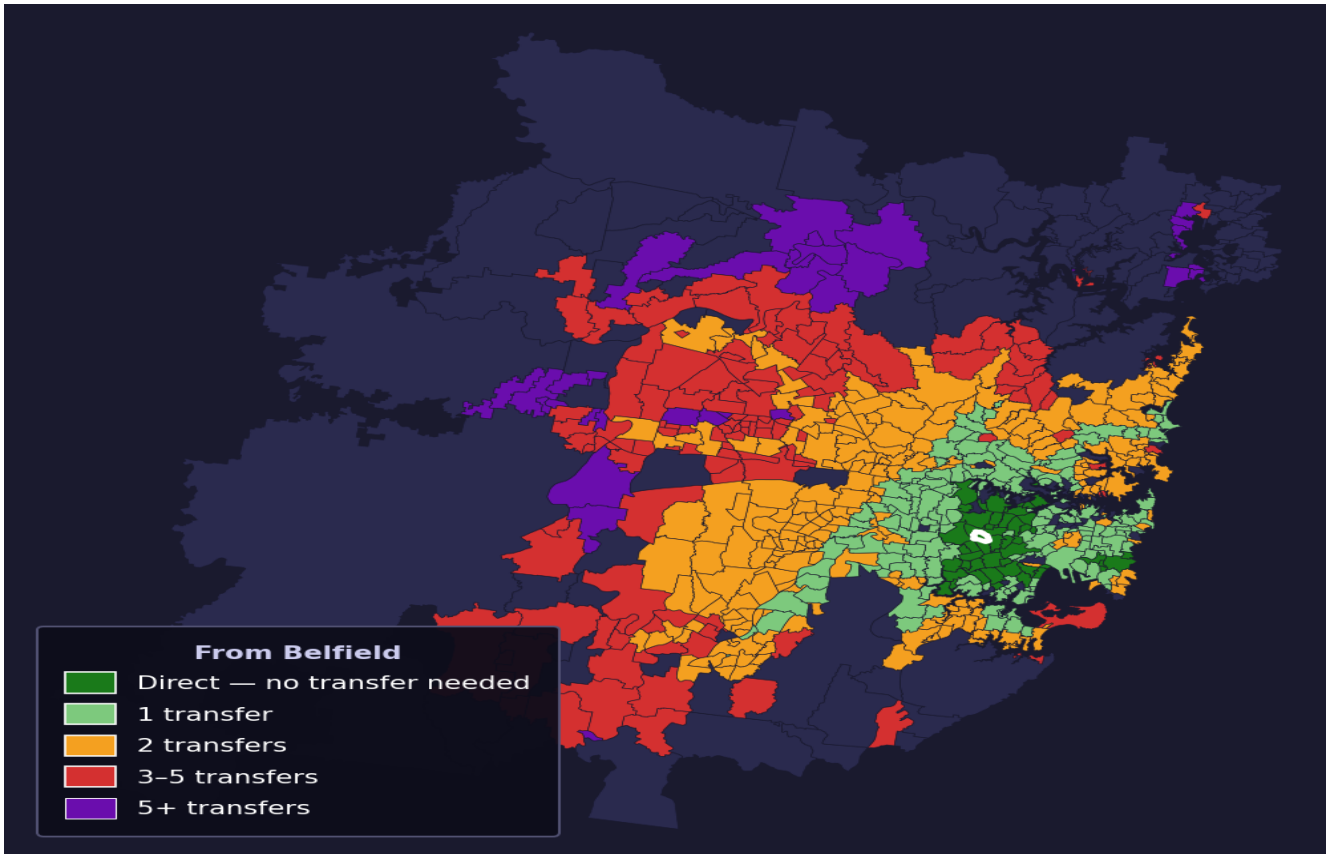

Belfield

Rank #293 of 781 suburbs

Composite 67 /100	Journey Quality 56 /100	Cost Efficiency 86 /100	Connectivity 67 /100
------------------------------------	--	--	---------------------------------------

Direct (0 transfers)	53 of 781
1 transfer	184 of 781
2 transfers	248 of 781
3-5 transfers	133 of 781
5+ transfers	162 of 781

Destination	Time	Single Trip	Weekly
Sydney CBD	87 min	\$5.31	\$49.92/wk
Parramatta	116 min	\$5.44	\$49.80/wk
Sydney Airport	89 min	\$5.23	
Macquarie Park	108 min	\$5.85	\$50.00/wk
Olympic Park	62 min	\$4.24	\$42.38/wk