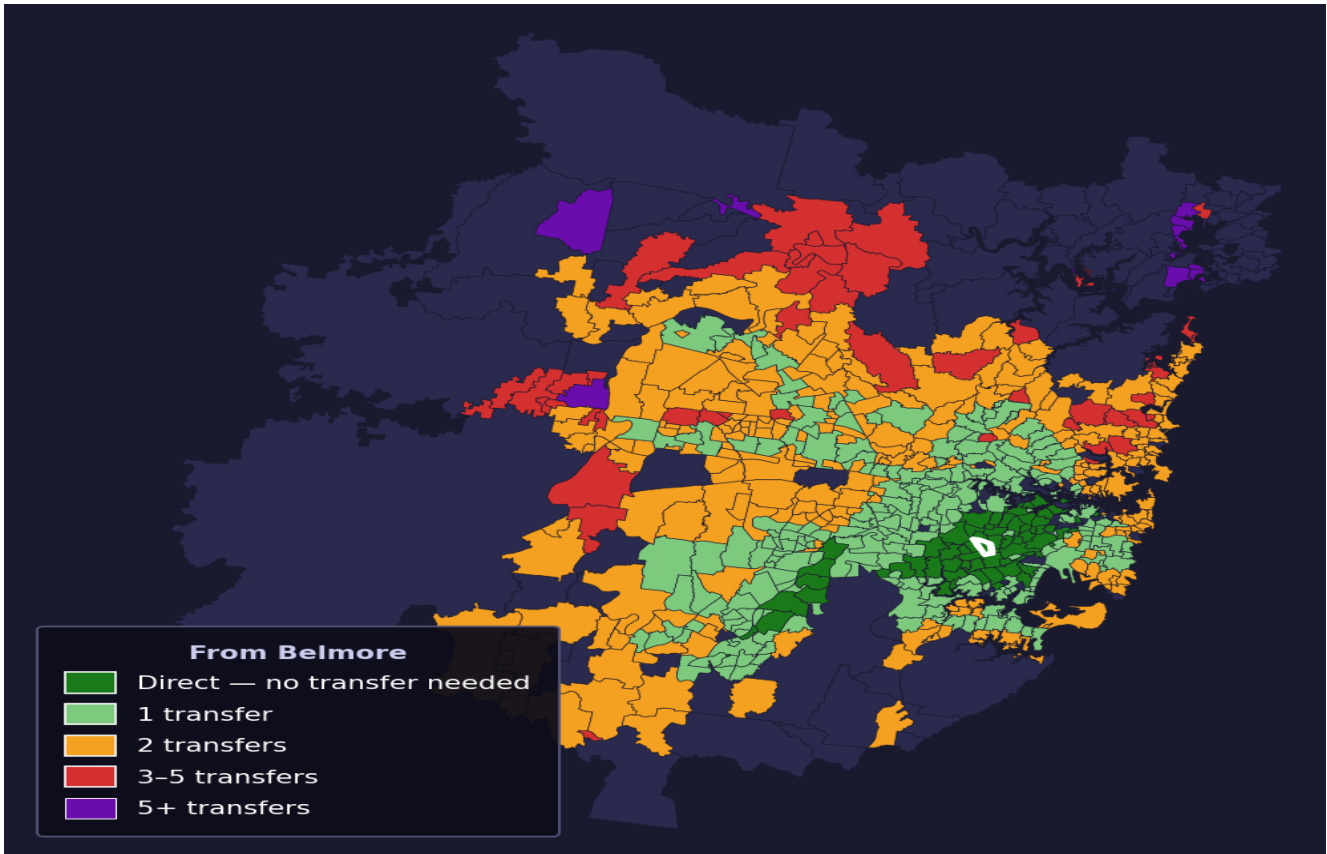

Belmore

Rank #101 of 781 suburbs

Composite 75 _{/100}	Journey Quality 72 _{/100}	Cost Efficiency 78 _{/100}	Connectivity 76 _{/100}
---	---	---	--

Direct (0 transfers)	71 of 781
1 transfer	248 of 781
2 transfers	276 of 781
3-5 transfers	49 of 781
5+ transfers	136 of 781

Destination	Time	Single Trip	Weekly
Sydney CBD	57 min	\$4.73	\$44.18/wk
Parramatta	119 min	\$7.27	\$50.00/wk
Sydney Airport	95 min	\$6.46	
Macquarie Park	112 min	\$6.69	\$50.00/wk
Olympic Park	105 min	\$5.00	\$48.63/wk