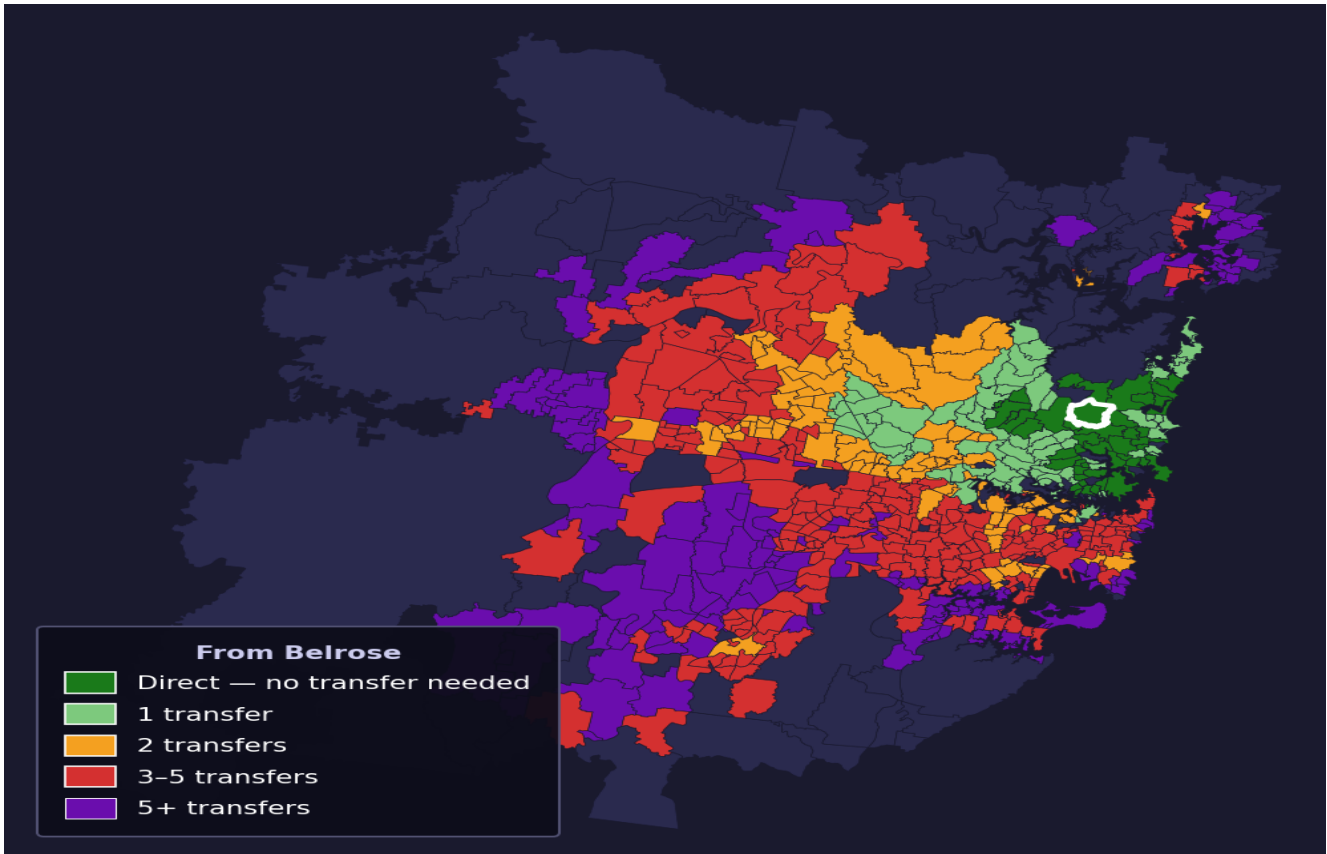

Belrose

Rank #264 of 781 suburbs

Composite 68 _{/100}	Journey Quality 72 _{/100}	Cost Efficiency 81 _{/100}	Connectivity 52 _{/100}
---	---	---	--

Direct (0 transfers)	48 of 781
1 transfer	87 of 781
2 transfers	108 of 781
3-5 transfers	280 of 781
5+ transfers	257 of 781

Destination	Time	Single Trip	Weekly
Sydney CBD	58 min	\$4.03	\$40.30/wk
Parramatta	166 min	\$7.96	\$50.00/wk
Sydney Airport	146 min	\$5.68	
Macquarie Park	87 min	\$5.37	\$50.00/wk
Olympic Park	145 min	\$12.37	\$50.00/wk