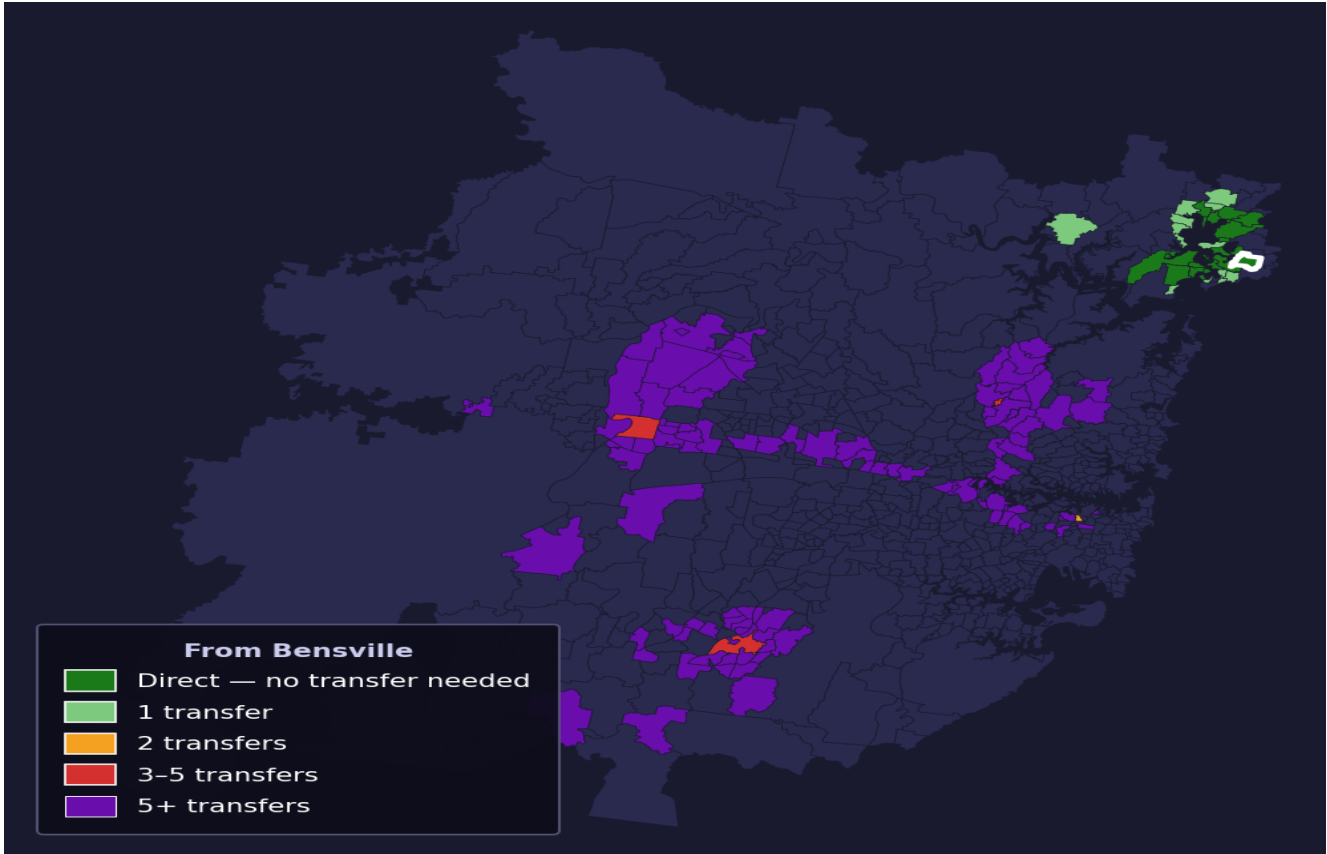

Bensville

Rank #757 of 781 suburbs

Composite 42 _{/100}	Journey Quality 42 _{/100}	Cost Efficiency 92 _{/100}	Connectivity 1 _{/100}
---	---	---	---

Direct (0 transfers)	20 of 781
1 transfer	12 of 781
2 transfers	1 of 781
3-5 transfers	3 of 781
5+ transfers	744 of 781

Destination	Time	Single Trip	Weekly
Sydney CBD	113 min	\$6.42	\$50.00/wk
Parramatta	202 min	\$10.55	\$50.00/wk
Sydney Airport	200 min	\$9.10	
Macquarie Park	147 min	\$8.25	\$50.00/wk
Olympic Park	176 min	\$13.41	\$50.00/wk