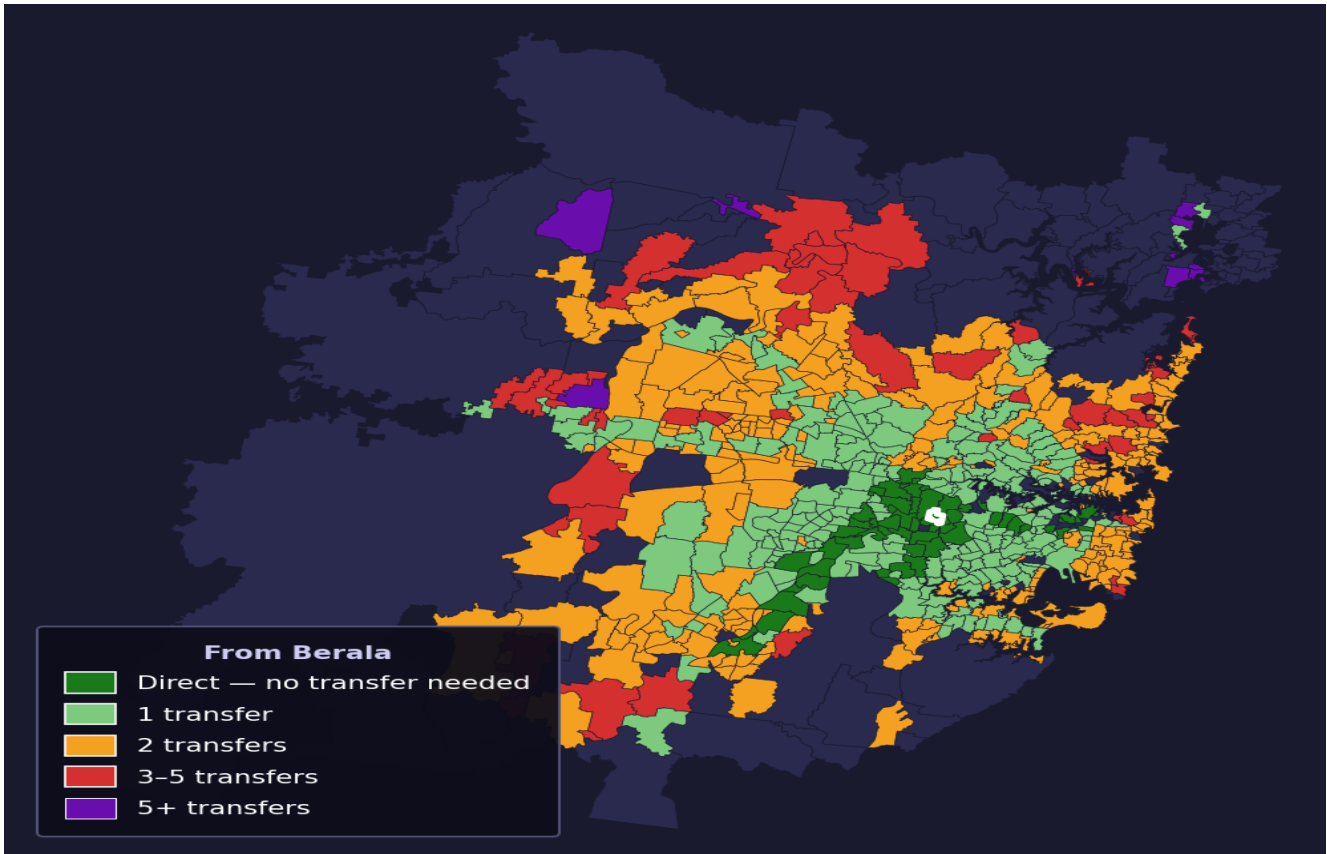

Berala

Rank #76 of 781 suburbs

Composite 76 _{/100}	Journey Quality 74 _{/100}	Cost Efficiency 79 _{/100}	Connectivity 76 _{/100}
---	---	---	--

Direct (0 transfers)	61 of 781
1 transfer	256 of 781
2 transfers	273 of 781
3-5 transfers	56 of 781
5+ transfers	134 of 781

Destination	Time	Single Trip	Weekly
Sydney CBD	54 min	\$4.03	\$40.30/wk
Parramatta	75 min	\$5.69	\$47.80/wk
Sydney Airport	88 min	\$6.06	
Macquarie Park	115 min	\$6.06	\$50.00/wk
Olympic Park	54 min	\$4.28	\$42.80/wk