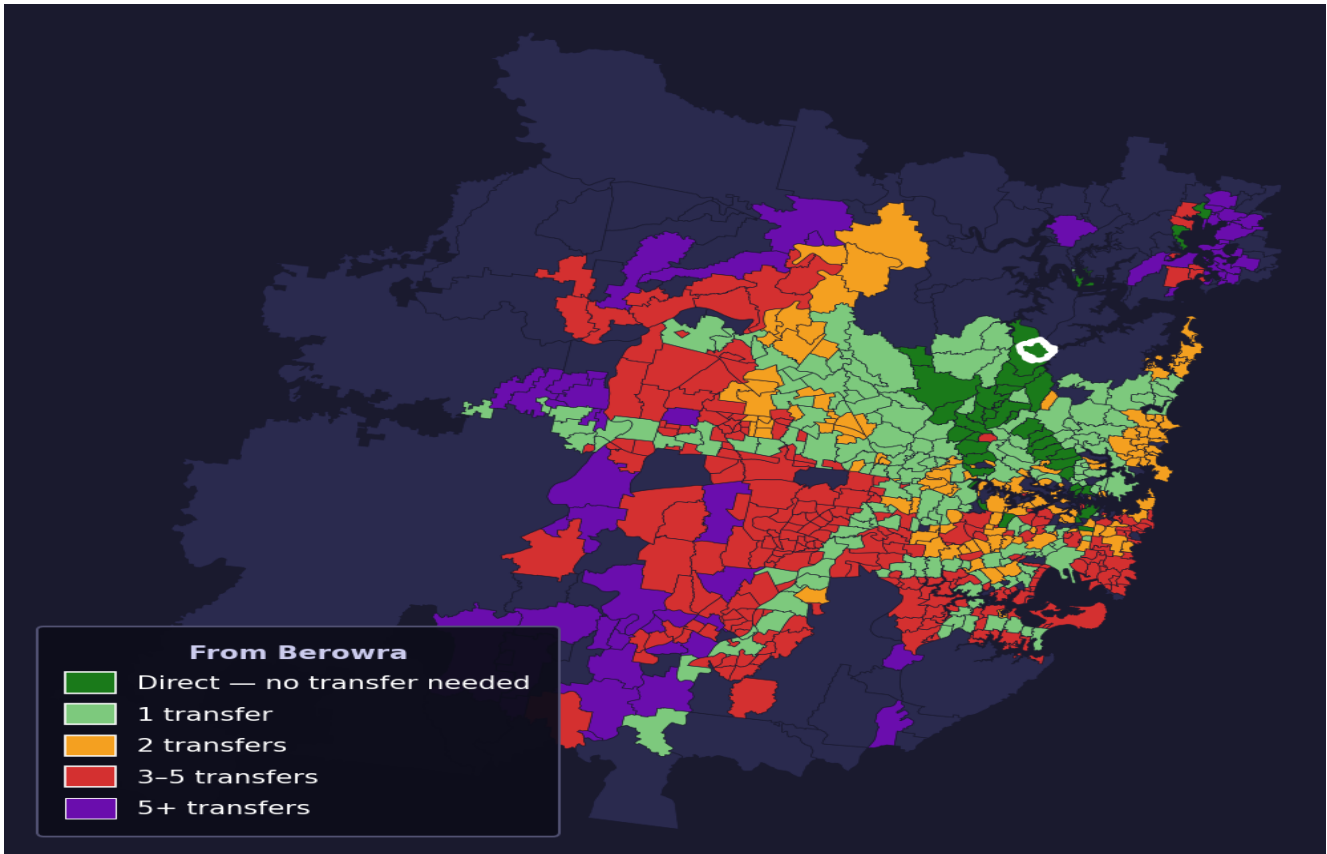

Berowra

Rank #302 of 781 suburbs

Composite 67 / ₁₀₀	Journey Quality 59 / ₁₀₀	Cost Efficiency 86 / ₁₀₀	Connectivity 62 / ₁₀₀
--	--	--	---

Direct (0 transfers)	41 of 781
1 transfer	168 of 781
2 transfers	146 of 781
3-5 transfers	262 of 781
5+ transfers	163 of 781

Destination	Time	Single Trip	Weekly
Sydney CBD	82 min	\$4.88	\$47.62/wk
Parramatta	150 min	\$7.23	\$50.00/wk
Sydney Airport	145 min	\$7.19	
Macquarie Park	90 min	\$5.96	\$50.00/wk
Olympic Park	187 min	\$14.71	\$50.00/wk