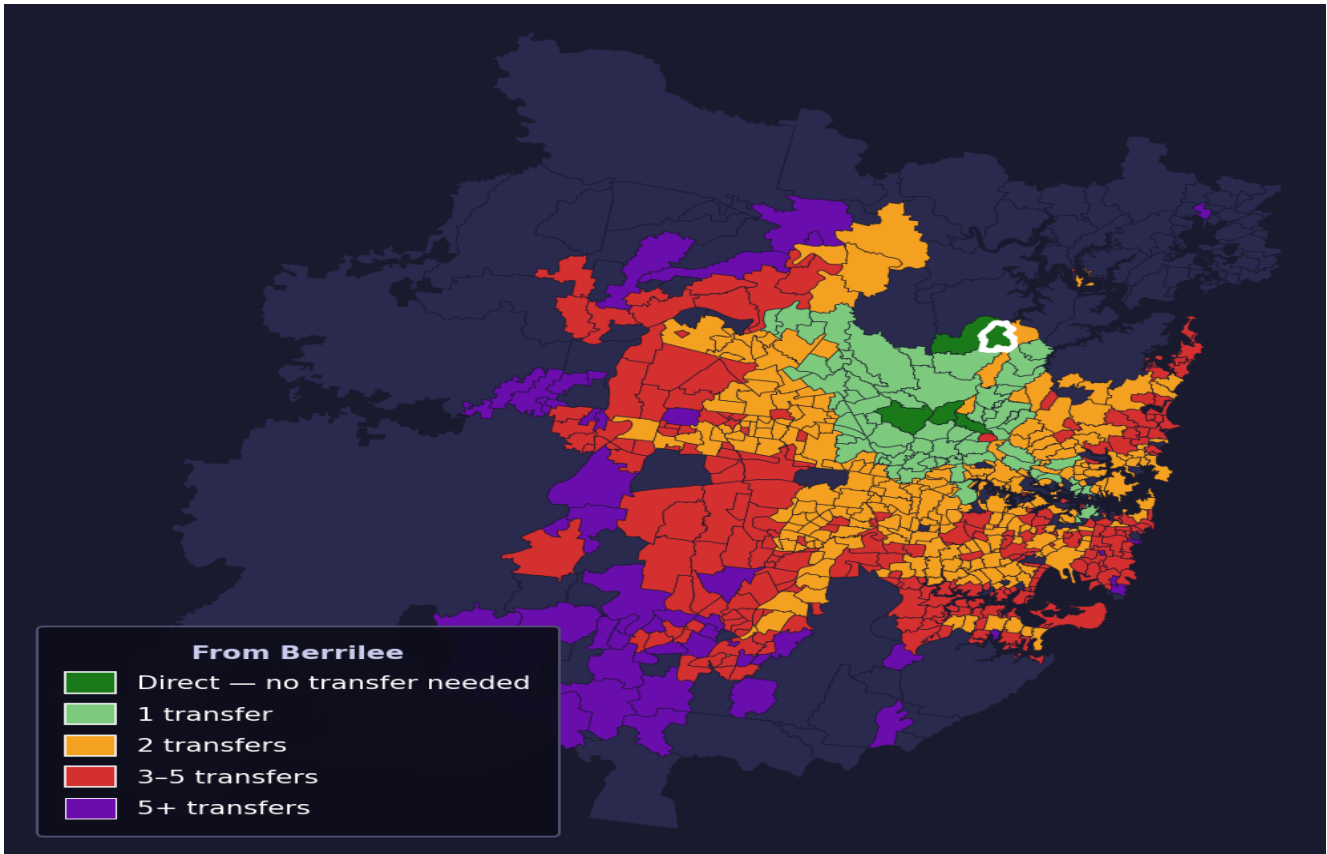

Berrilee

Rank #364 of 781 suburbs

Composite 64 /100	Journey Quality 59 /100	Cost Efficiency 86 /100	Connectivity 52 /100
------------------------------------	--	--	---------------------------------------

Direct (0 transfers)	4 of 781
1 transfer	70 of 781
2 transfers	263 of 781
3-5 transfers	255 of 781
5+ transfers	188 of 781

Destination	Time	Single Trip	Weekly
Sydney CBD	82 min	\$5.06	\$48.65/wk
Parramatta	136 min	\$6.99	\$50.00/wk
Sydney Airport	140 min	\$6.80	
Macquarie Park	83 min	\$5.82	\$49.83/wk
Olympic Park	156 min	\$10.90	\$50.00/wk