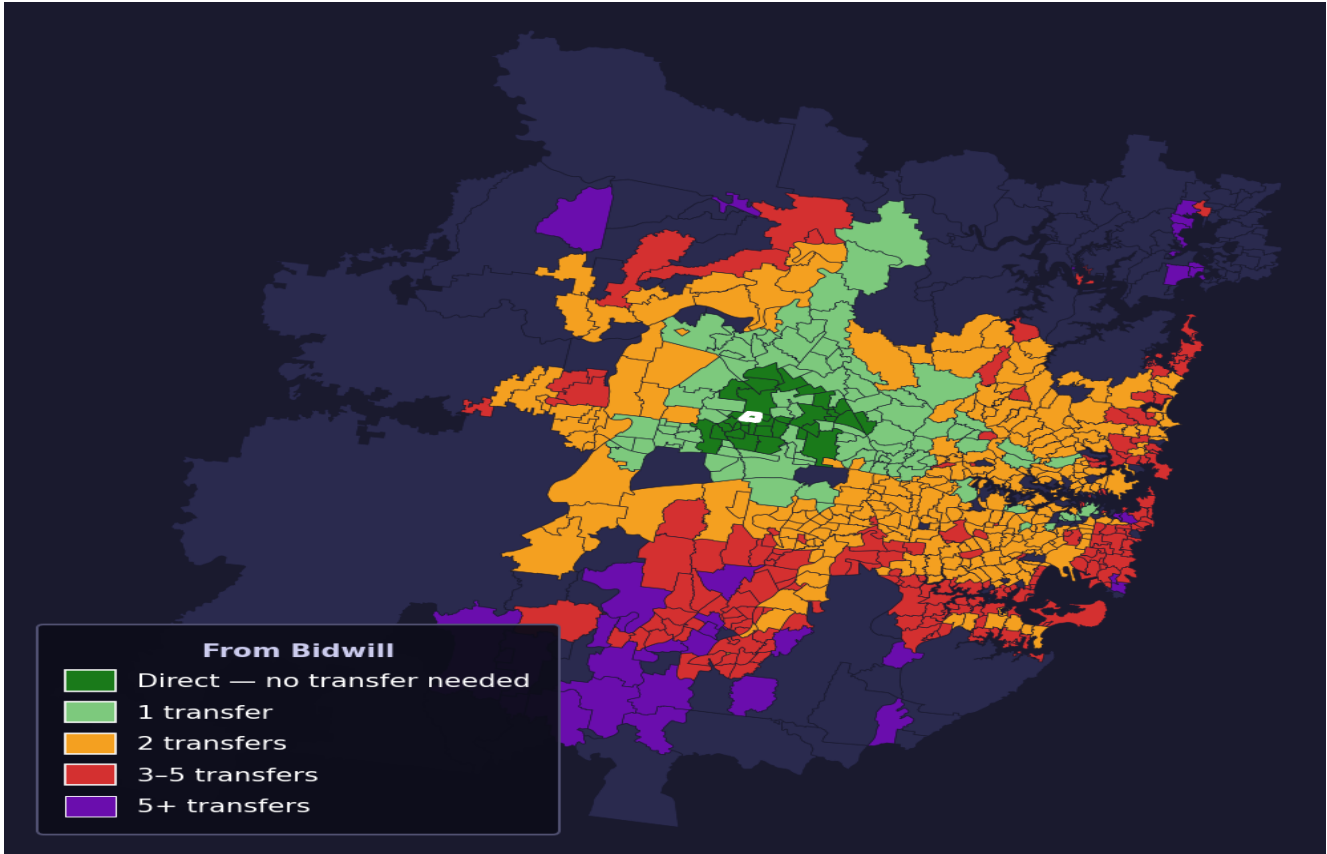

# Bidwill

Rank #635 of 781 suburbs

<b>Composite</b> <b>50</b> <sub>/100</sub>	<b>Journey Quality</b> <b>17</b> <sub>/100</sub>	<b>Cost Efficiency</b> <b>98</b> <sub>/100</sub>	<b>Connectivity</b> <b>60</b> <sub>/100</sub>
---	---	---	--

<b>Direct (0 transfers)</b>	<b>33 of 781</b>
<b>1 transfer</b>	<b>100 of 781</b>
<b>2 transfers</b>	<b>287 of 781</b>
<b>3-5 transfers</b>	<b>198 of 781</b>
<b>5+ transfers</b>	<b>162 of 781</b>

Destination	Time	Single Trip	Weekly
Sydney CBD	158 min	\$7.01	\$50.00/wk
Parramatta	110 min	\$6.00	\$50.00/wk
Sydney Airport	205 min	\$8.82	
Macquarie Park	169 min	\$7.88	\$50.00/wk
Olympic Park	149 min	\$8.34	\$50.00/wk