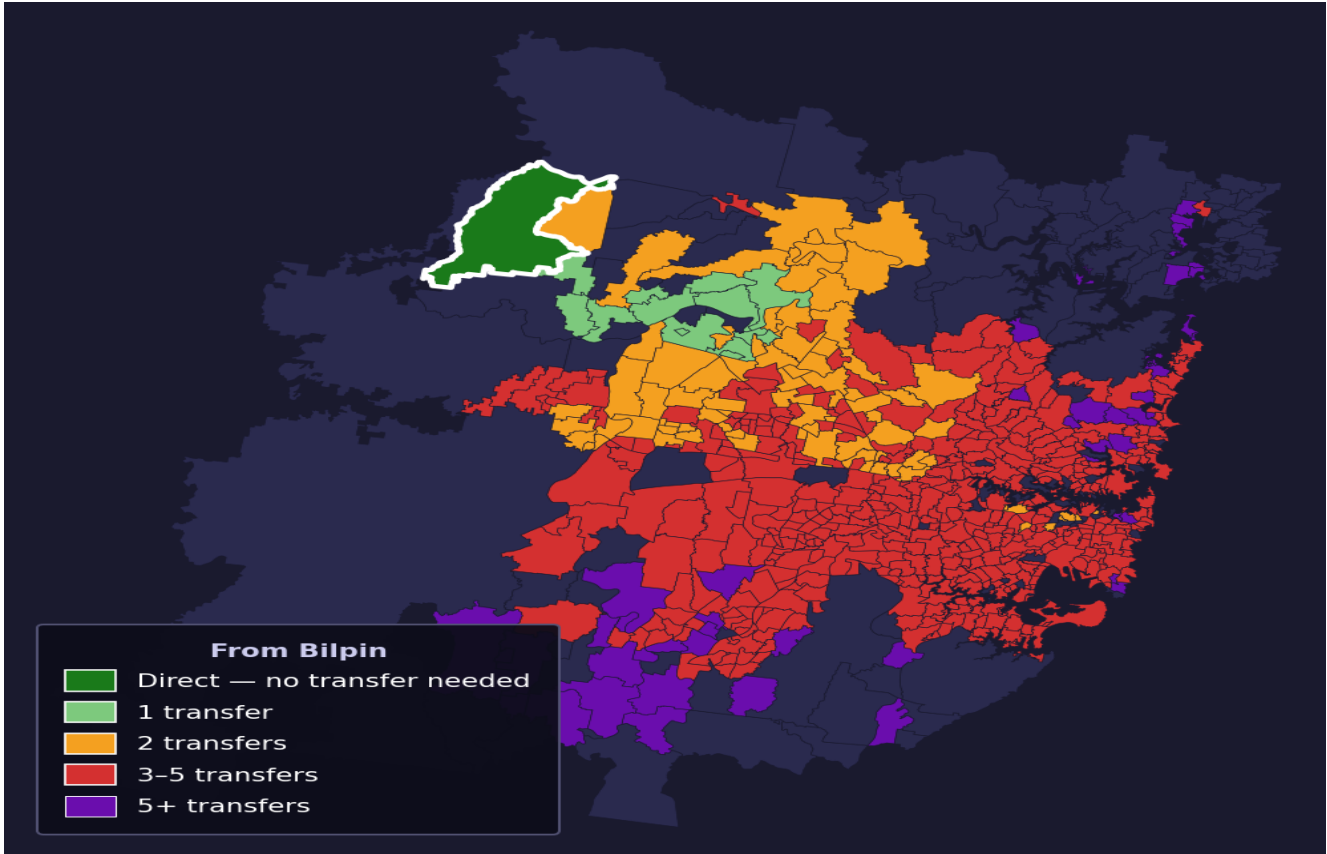

Bilpin

Rank #589 of 781 suburbs

Composite 53 /100	Journey Quality 35 /100	Cost Efficiency 98 /100	Connectivity 42 /100
------------------------------------	--	--	---------------------------------------

Direct (0 transfers)	0 of 781
1 transfer	14 of 781
2 transfers	81 of 781
3-5 transfers	508 of 781
5+ transfers	177 of 781

Destination	Time	Single Trip	Weekly
Sydney CBD	125 min	\$4.03	\$40.30/wk
Parramatta	94 min	\$4.03	\$40.30/wk
Sydney Airport	171 min	\$5.53	
Macquarie Park	163 min	\$7.06	\$50.00/wk
Olympic Park	159 min	\$9.55	\$50.00/wk