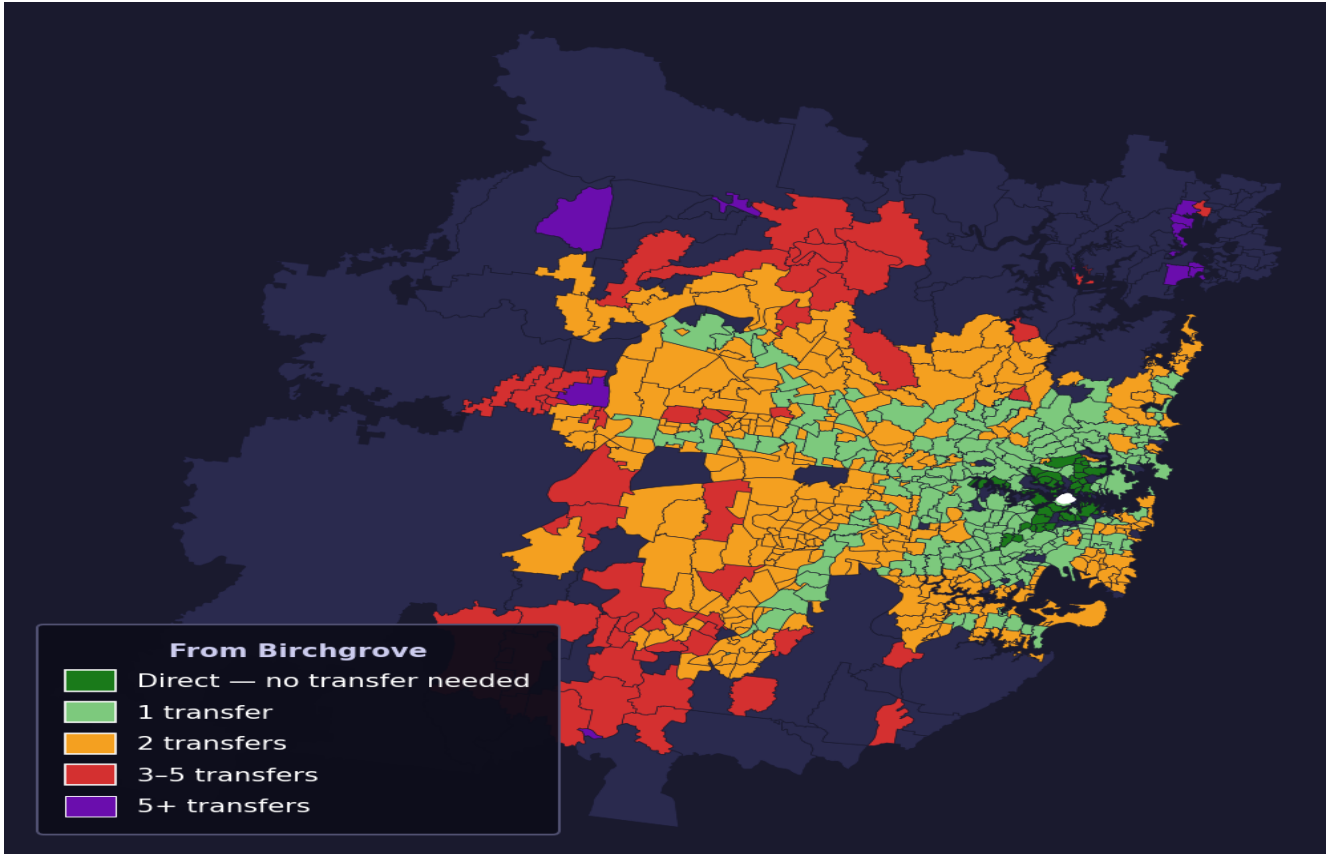

Birchgrove

Rank #106 of 781 suburbs

Composite 75 _{/100}	Journey Quality 76 _{/100}	Cost Efficiency 74 _{/100}	Connectivity 73 _{/100}
---	---	---	--

Direct (0 transfers)	44 of 781
1 transfer	212 of 781
2 transfers	331 of 781
3-5 transfers	59 of 781
5+ transfers	134 of 781

Destination	Time	Single Trip	Weekly
Sydney CBD	50 min	\$6.66	\$42.56/wk
Parramatta	126 min	\$9.58	\$48.60/wk
Sydney Airport	139 min	\$9.30	
Macquarie Park	78 min	\$8.01	\$49.60/wk
Olympic Park	107 min	\$11.79	\$50.00/wk