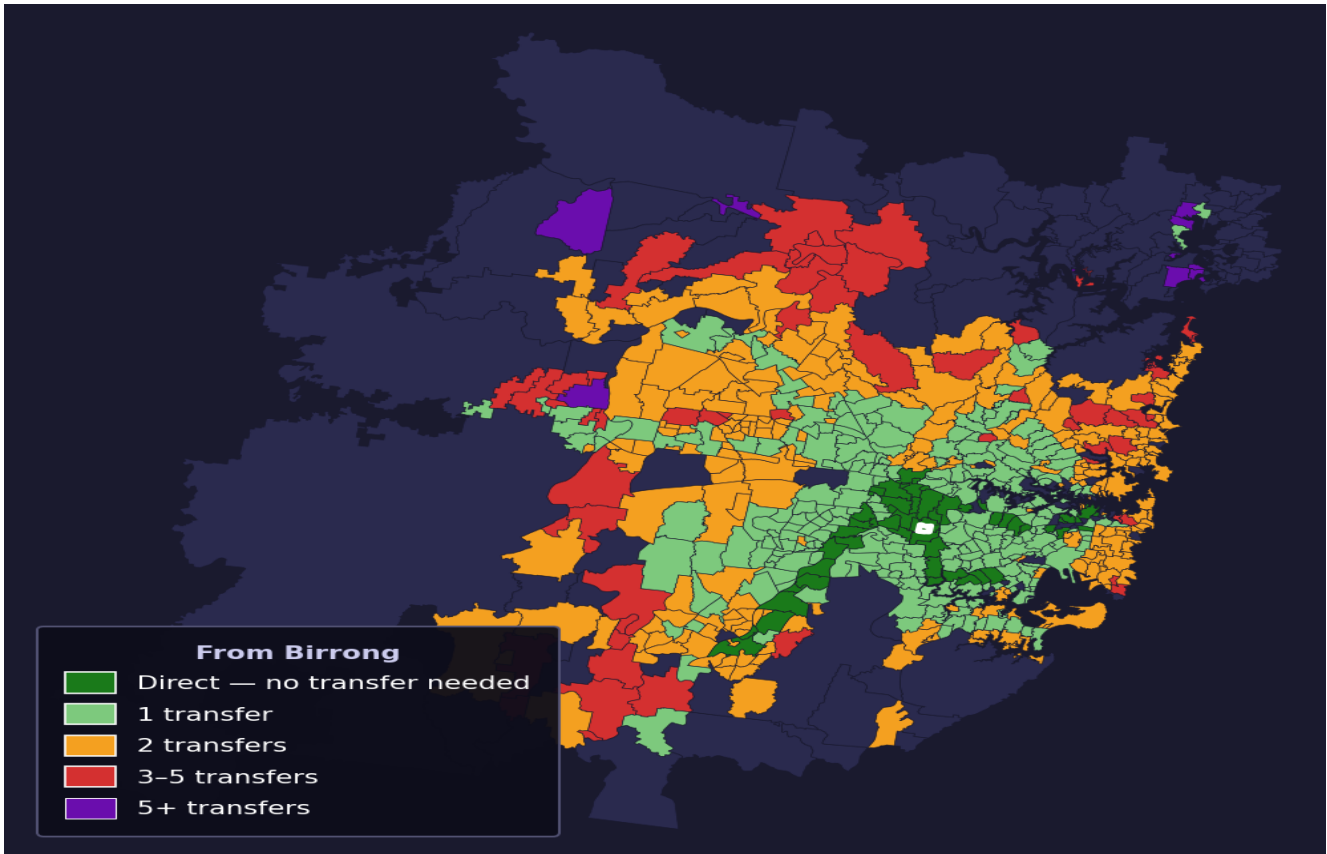

Birrong

Rank #99 of 781 suburbs

Composite 75 _{/100}	Journey Quality 70 _{/100}	Cost Efficiency 83 _{/100}	Connectivity 76 _{/100}
---	---	---	--

Direct (0 transfers)	57 of 781
1 transfer	273 of 781
2 transfers	257 of 781
3-5 transfers	60 of 781
5+ transfers	133 of 781

Destination	Time	Single Trip	Weekly
Sydney CBD	62 min	\$4.03	\$40.30/wk
Parramatta	94 min	\$6.37	\$50.00/wk
Sydney Airport	95 min	\$6.06	
Macquarie Park	122 min	\$6.06	\$50.00/wk
Olympic Park	62 min	\$5.17	\$50.00/wk